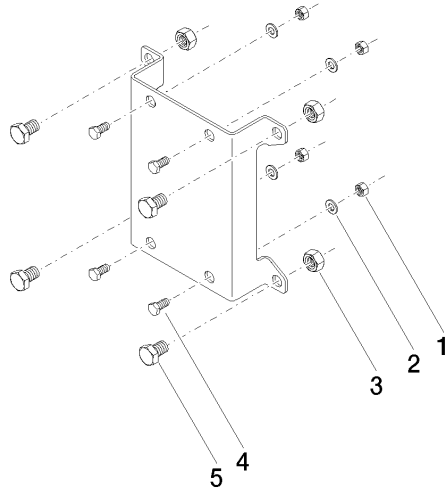

WATER POINTS Adapter plate -

12 305 970 90

- width 135mm
- height 135 mm
- depth 33 mm

Adapter plate for mounting concealed rough parts
35 205 970 90 on the xGRID installation track.

WATER POINTS Adapter plate -

12 305 970 90

mm [inches]

WATER POINTS Adapter plate -

12 305 970 90

WATER POINTS Adapter plate -

12 305 970 90

Spare parts list

No.	Item Number	Name	Quantity used	Delivery time
	09 23 10 037 90	nut	20	2