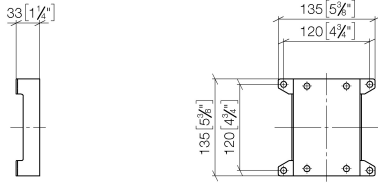

WATER POINTS Adapter plate -

12 305 970 90

- width 135mm
- height 135 mm
- depth 33 mm

Adapter plate for mounting concealed rough parts
35 205 970 90 on the xGRID installation track.

WATER POINTS Adapter plate -

12 305 970 90

mm [inches]

WATER POINTS Adapter plate -

12 305 970 90

WATER POINTS Adapter plate -

12 305 970 90

Spare parts list

No.	Item Number	Name	Quantity used	Delivery time
	09 23 10 037 90	nut	20	2