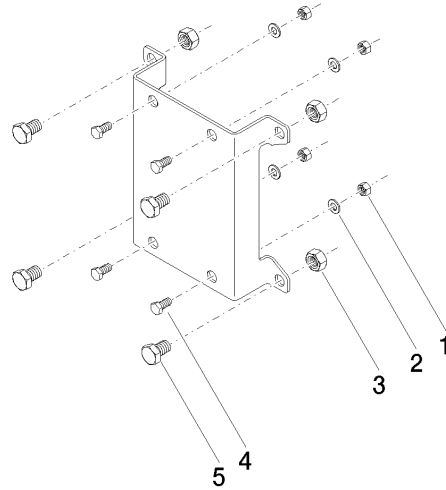

WATER POINTS Adapter plate -

12 305 970 90

- width 135mm
- height 135 mm
- depth 33 mm

Adapter plate for mounting concealed rough parts
35 205 970 90 on the xGRID installation track.

WATER POINTS Adapter plate -

12 305 970 90

mm [inches]

WATER POINTS Adapter plate -

12 305 970 90

Spare parts list

No.	Item Number	Name	Quantity used	Delivery time
1	09 23 10 037 90	nut	4	2
2	09 30 11 048 90	disc	4	2
3	09 23 10 023 90	nut	4	2
4	09 30 30 091 90	screw	4	2
5	09 30 30 152 90	screw	4	2