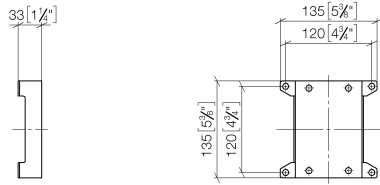

WATER POINTS Adapter plate -

12 305 970 90

- width 135mm
- height 135 mm
- depth 33 mm

Adapter plate for mounting concealed rough parts
35 205 970 90 on the xGRID installation track.

WATER POINTS Adapter plate -

12 305 970 90

mm [inches]

WATER POINTS Adapter plate -

12 305 970 90

Spare parts list

No.	Item Number	Name	Quantity used	Delivery time
1	09 23 10 037 90	nut	4	2
2	09 30 11 048 90	disc	4	2
3	09 23 10 023 90	nut	4	2
4	09 30 30 091 90	screw	4	2
5	09 30 30 152 90	screw	4	2