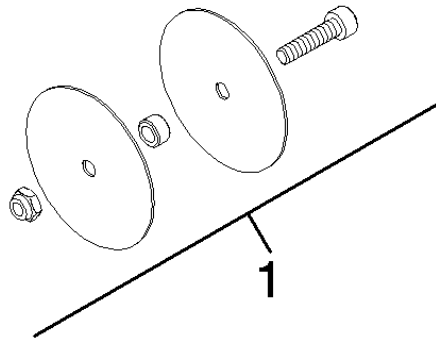

12 358 970 90

- for towel bar mounting plus towel bar mounting on back.
- the mounting kits are used to install products on glass.

12 358 970 90

mm [inches]

## **Spare parts list**