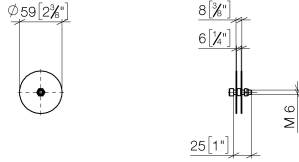

12 358 970 90

- for towel bar mounting plus towel bar mounting on back.
- the mounting kits are used to install products on glass.

12 358 970 90

mm [inches]