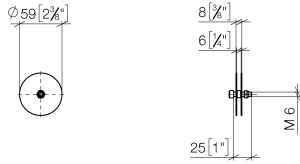

## MADISON Mounting for towel bar/tumbler mounting on two sides -

---

12 358 970 90

- for towel bar mounting plus towel bar mounting on back.
- the mounting kits are used to install products on glass.

# MADISON Mounting for towel bar/tumbler mounting on two sides -

---

12 358 970 90

mm [inches]

MADISON Mounting for towel bar/tumbler mounting on two sides -

---

12 358 970 90