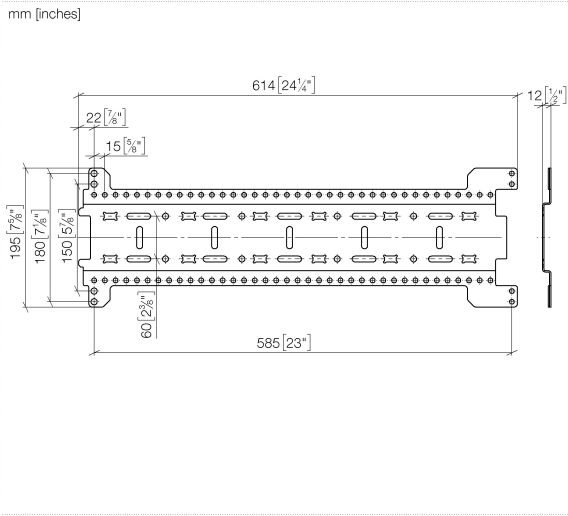

## xGRID Installation track 555 mm -

---

12 360 970 90

- width 555mm
- height 135 mm
- depth 12 mm
- retaining screws and plugs

More about the xGRID installation track can be found in the Shower Book brochure

# xGRID Installation track 555 mm -

12 360 970 90

xGRID Installation track 555 mm -

---

12 360 970 90

## xGRID Installation track 555 mm -

---

12 360 970 90

### Spare parts list

No.	Item Number	Name	Quantity used	Delivery time
	04 30 31 054 00 90	fixing set	3	2