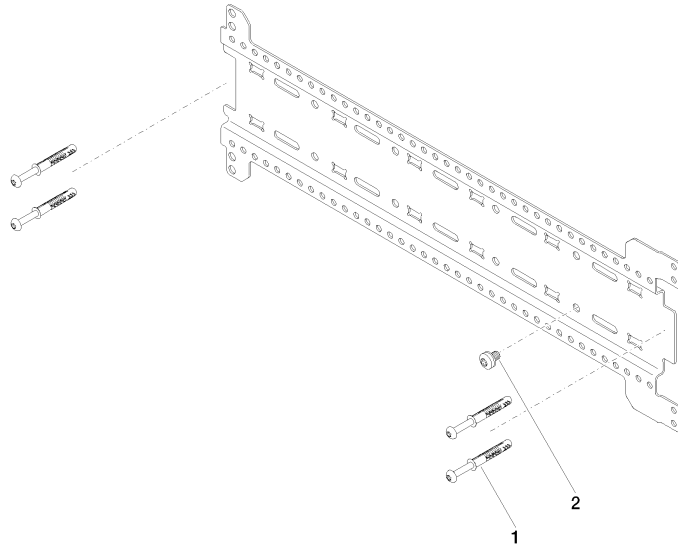

## xGRID Installation track 555 mm -

---

12 360 970 90

- width 555mm
- height 135 mm
- depth 12 mm
- retaining screws and plugs

More about the xGRID installation track can be found in the Shower Book brochure

# xGRID Installation track 555 mm -

12 360 970 90

xGRID Installation track 555 mm -

---

12 360 970 90

## xGRID Installation track 555 mm -

---

12 360 970 90

### Spare parts list

No.	Item Number	Name	Quantity used	Delivery time
	04 30 31 054 00 90	fixing set	3	2