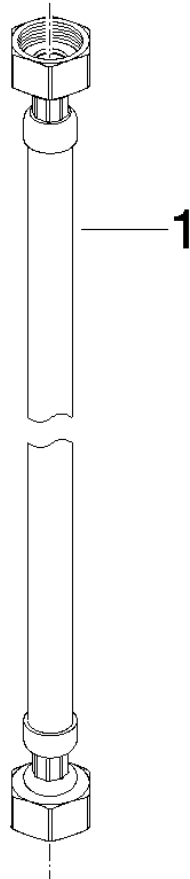

## High pressure hose 1/2" x 1/2" x 400 mm -

---

IMO

12 502 970 90

Fits: IMO, LULU, MADISON, MEM, TARA,  
CL.1, LISSÉ, VAIA, META, CYO

High pressure hose 1/2" x 1/2" x 400 mm -

---

IMO

12 502 970 90

High pressure hose 1/2" x 1/2" x 400 mm -

---

IMO

12 502 970 90

High pressure hose 1/2" x 1/2" x 400 mm -

---

IMO

## Spare parts list