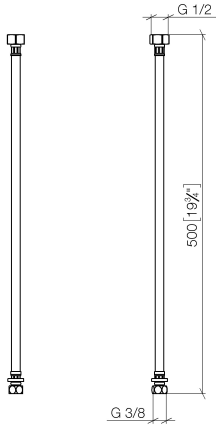

12 506 970 90

- 2x 3/8" x 1/2" x 500mm high pressure hose

Fits: IMO, LULU, MADISON, MEM, TARA,
CL.1, LISSÉ, VAIA, META, CYO

12 506 970 90

mm [inches]

High pressure hoses -

IMO

12 506 970 90

Spare parts list