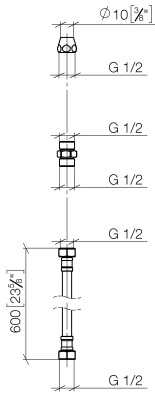

12 508 970 90

- 1/2" x 1/2" x 600mm high pressure hose

Extending the connection from the spout to a valve,
if they are installed further apart.

Fits: IMO, LULU, MADISON, MEM, TARA,
CL.1, LISSÉ, VAIA, META, CYO

12 508 970 90

mm [inches]

Hose extension -

IMO

12 508 970 90

Spare parts list

No.	Item Number	Name	Quantity used	Delivery time
	90 23 30 040 00-00	threaded connector	3	10