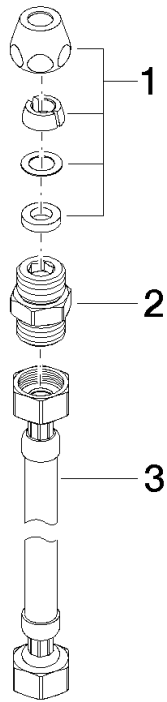

12 508 970 90

- 1/2" x 1/2" x 600mm high pressure hose

Extending the connection from the spout to a valve,
if they are installed further apart.

Fits: IMO, LULU, MADISON, MEM, TARA,
CL.1, LISSÉ, VAIA, META, CYO

12 508 970 90

mm [inches]

Hose extension -

IMO

12 508 970 90

Spare parts list

No.	Item Number	Name	Quantity used	Delivery time
	90 23 30 040 00-00	threaded connector	3	10