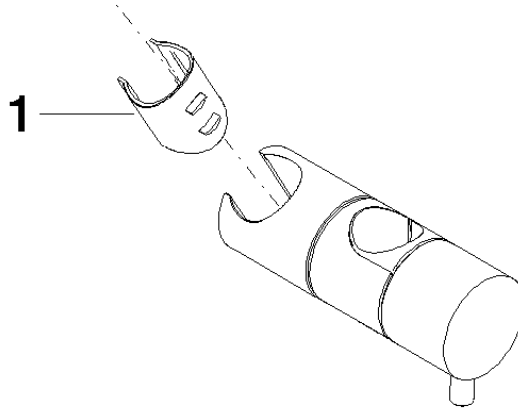

12 570 970 Product version from 10/1/2023

• for pipe diameter 23.5 mm

Fits: IMO, LULU, MADISON, MEM, TARA,
CL.1, LISSÉ, VAIA, META, CYO

	Brushed Dark Platinum	12 570 970-99
	Chrome	12 570 970-00
	Brushed Platinum	12 570 970-06
	Platinum	12 570 970-08
	Dark Chrome	12 570 970-19
	Light Gold	12 570 970-26
	Brushed Light Gold	12 570 970-27
	Brushed Durabronze (23kt Gold)	12 570 970-28
	Matte Black	12 570 970-33
	Brushed Bronze	12 570 970-42
	Brushed Champagne (22kt Gold)	12 570 970-46
	Champagne (22kt Gold)	12 570 970-47
	Brushed Chrome	12 570 970-93

12 570 970 Product version from 10/1/2023

mm [inches]

12 570 970 Product version from 10/1/2023

Parts for other
finishes can be found
here: [Chrome](#)

Spare parts list

No.	Item Number	Name	Quantity used	Delivery time
1	09 12 12 217 90	sleeve	1	2