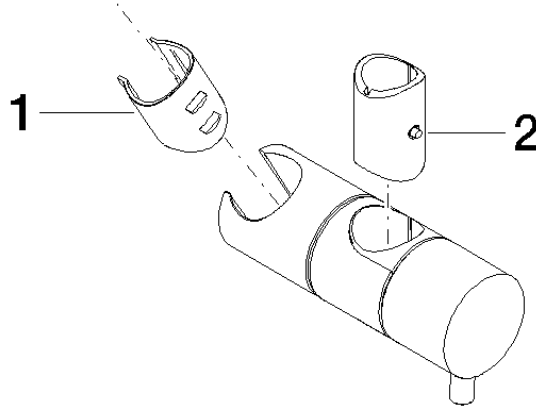

12 580 970 Product version from 10/1/2023

• for pipe diameter 18 mm

Fits: IMO, LULU, MADISON, MEM, TARA,
CL.1, LISSÉ, VAIA, META, CYO

	Chrome	12 580 970-00
	Brushed Platinum	12 580 970-06
	Platinum	12 580 970-08
	Durabrand (23kt Gold)	12 580 970-09
	Dark Chrome	12 580 970-19
	Light Gold	12 580 970-26
	Brushed Light Gold	12 580 970-27
	Brushed Durabrand (23kt Gold)	12 580 970-28
	Matte Black	12 580 970-33
	Brushed Bronze	12 580 970-42
	Brushed Champagne (22kt Gold)	12 580 970-46
	Champagne (22kt Gold)	12 580 970-47
	Brushed Chrome	12 580 970-93
	Brushed Dark Platinum	12 580 970-99

12 580 970 Product version from 10/1/2023

mm [inches]

12 580 970 Product version from 10/1/2023

Parts for other finishes can be found here: Brushed
Platinum

Spare parts list

No.	Item Number	Name	Quantity used	Delivery time
1	09 12 12 217 90	sleeve	1	2
2	08 18 40 579 90	adaptor	1	2