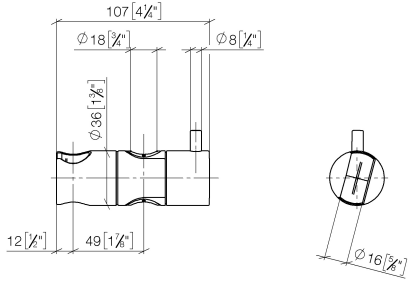

12 580 970 Product version from 10/1/2023

• for pipe diameter 18 mm

Fits: IMO, LULU, MADISON, MEM, TARA,
CL.1, LISSÉ, VAIA, META, CYO

	Chrome	12 580 970-00
	Brushed Platinum	12 580 970-06
	Platinum	12 580 970-08
	Durabrand (23kt Gold)	12 580 970-09
	Dark Chrome	12 580 970-19
	Light Gold	12 580 970-26
	Brushed Light Gold	12 580 970-27
	Brushed Durabrand (23kt Gold)	12 580 970-28
	Matte Black	12 580 970-33
	Brushed Bronze	12 580 970-42
	Brushed Champagne (22kt Gold)	12 580 970-46
	Champagne (22kt Gold)	12 580 970-47
	Brushed Chrome	12 580 970-93
	Brushed Dark Platinum	12 580 970-99

12 580 970 Product version from 10/1/2023

mm [inches]

12 580 970 Product version from 10/1/2023

Parts for other finishes can be found here: Brushed
Platinum

Spare parts list

No.	Item Number	Name	Quantity used	Delivery time
1	09 12 12 217 90	sleeve	1	2
2	08 18 40 579 90	adaptor	1	2