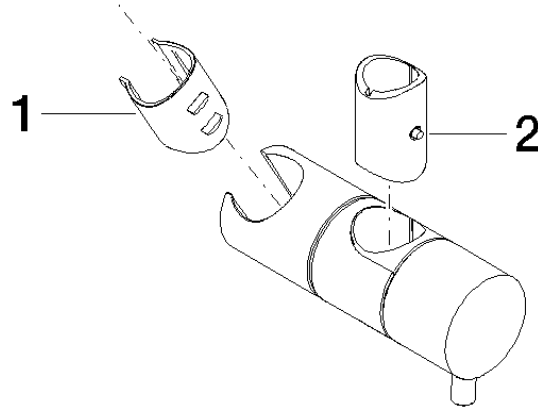

12 580 970

• for pipe diameter 18 mm

Fits: IMO, LULU, MADISON, MEM, TARA,
CL.1, LISSÉ, VAIA, META, CYO

	Brushed Platinum	12 580 970-06
	Chrome	12 580 970-00
	Platinum	12 580 970-08
	Durabass (23kt Gold)	12 580 970-09
	Dark Chrome	12 580 970-19
	Light Gold	12 580 970-26
	Brushed Light Gold	12 580 970-27
	Brushed Durabass (23kt Gold)	12 580 970-28
	Matte Black	12 580 970-33
	Brushed Bronze	12 580 970-42
	Brushed Champagne (22kt Gold)	12 580 970-46
	Champagne (22kt Gold)	12 580 970-47
	Brushed Chrome	12 580 970-93
	Brushed Dark Platinum	12 580 970-99

12 580 970

mm [inches]

12 580 970

Product version from 10/1/2023

Parts for other
finishes can be found
here: [Chrome](#)

Slide unit - Brushed Platinum

IMO

12 580 970

Spare parts list

Product version from 10/1/2023

No.	Item Number	Name	Quantity used	Delivery time
	09 12 12 217 90	sleeve	2	2