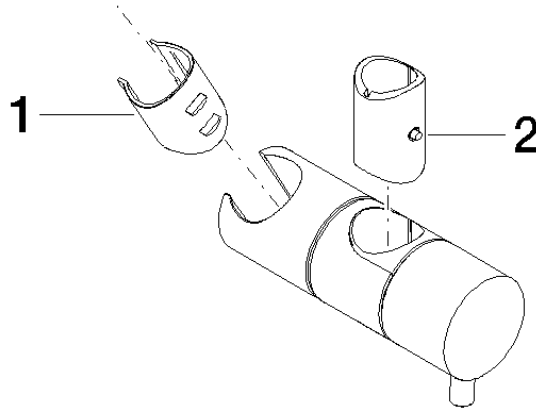

12 580 970 Product version from 10/1/2023

• for pipe diameter 18 mm

Fits: IMO, LULU, MADISON, MEM, TARA,  
CL.1, LISSÉ, VAIA, META, CYO

	Platinum	12 580 970-08
	Chrome	12 580 970-00
	Brushed Platinum	12 580 970-06
	Durabass (23kt Gold)	12 580 970-09
	Dark Chrome	12 580 970-19
	Light Gold	12 580 970-26
	Brushed Light Gold	12 580 970-27
	Brushed Durabass (23kt Gold)	12 580 970-28
	Matte Black	12 580 970-33
	Brushed Bronze	12 580 970-42
	Brushed Champagne (22kt Gold)	12 580 970-46
	Champagne (22kt Gold)	12 580 970-47
	Brushed Chrome	12 580 970-93
	Brushed Dark Platinum	12 580 970-99

12 580 970 Product version from 10/1/2023

mm [inches]

12 580 970 Product version from 10/1/2023

Parts for other finishes can be found here: [Chrome](#)

**Spare parts list**

No.	Item Number	Name	Quantity used	Delivery time
1	09 12 12 217 90	sleeve	1	2
2	08 18 40 579 90	adaptor	1	2