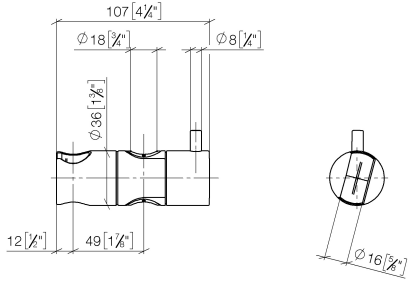

12 580 970 Product version from 10/1/2023

• for pipe diameter 18 mm

Fits: IMO, LULU, MADISON, MEM, TARA,  
CL.1, LISSÉ, VAIA, META, CYO

	Platinum	12 580 970-08
	Chrome	12 580 970-00
	Brushed Platinum	12 580 970-06
	Durabass (23kt Gold)	12 580 970-09
	Dark Chrome	12 580 970-19
	Light Gold	12 580 970-26
	Brushed Light Gold	12 580 970-27
	Brushed Durabass (23kt Gold)	12 580 970-28
	Matte Black	12 580 970-33
	Brushed Bronze	12 580 970-42
	Brushed Champagne (22kt Gold)	12 580 970-46
	Champagne (22kt Gold)	12 580 970-47
	Brushed Chrome	12 580 970-93
	Brushed Dark Platinum	12 580 970-99

12 580 970 Product version from 10/1/2023

mm [inches]

12 580 970 Product version from 10/1/2023

Parts for other finishes can be found here: [Chrome](#)

**Spare parts list**

No.	Item Number	Name	Quantity used	Delivery time
1	09 12 12 217 90	sleeve	1	2
2	08 18 40 579 90	adaptor	1	2