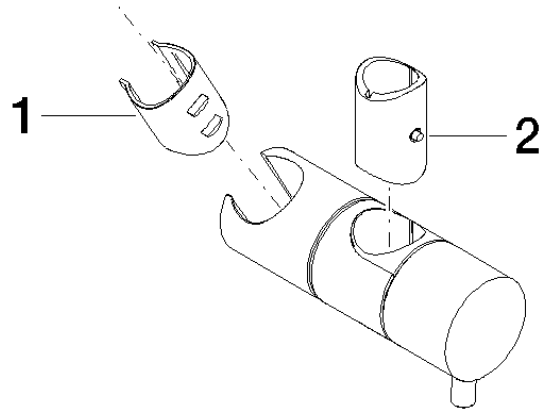

12 580 970

• for pipe diameter 18 mm

Fits: IMO, LULU, MADISON, MEM, TARA,  
CL.1, LISSÉ, VAIA, META, CYO

	Dark Chrome	12 580 970-19
	Chrome	12 580 970-00
	Brushed Platinum	12 580 970-06
	Platinum	12 580 970-08
	Durabrand (23kt Gold)	12 580 970-09
	Light Gold	12 580 970-26
	Brushed Light Gold	12 580 970-27
	Brushed Durabrand (23kt Gold)	12 580 970-28
	Matte Black	12 580 970-33
	Brushed Bronze	12 580 970-42
	Brushed Champagne (22kt Gold)	12 580 970-46
	Champagne (22kt Gold)	12 580 970-47
	Brushed Chrome	12 580 970-93
	Brushed Dark Platinum	12 580 970-99

12 580 970

mm [inches]

12 580 970

Parts for other  
finishes can be found  
here: [Chrome](#)

## Slide unit - Dark Chrome

IMO

12 580 970