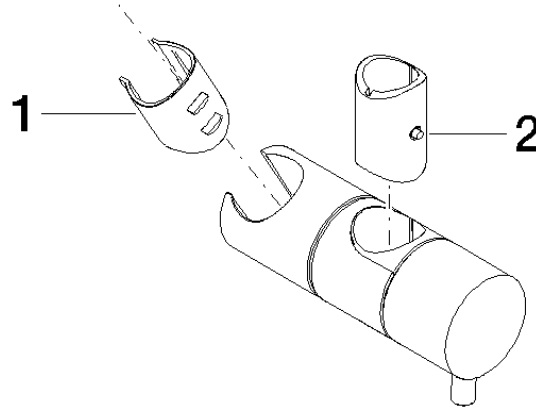

**Slide unit - Brushed Durabronze (23kt Gold)**

IMO

12 580 970

• for pipe diameter 18 mm

Fits: IMO, LULU, MADISON, MEM, TARA,  
CL.1, LISSÉ, VAIA, META, CYO

	Brushed Durabronze (23kt Gold)	12 580 970-28
	Chrome	12 580 970-00
	Brushed Platinum	12 580 970-06
	Platinum	12 580 970-08
	Durabronze (23kt Gold)	12 580 970-09
	Dark Chrome	12 580 970-19
	Light Gold	12 580 970-26
	Brushed Light Gold	12 580 970-27
	Matte Black	12 580 970-33
	Brushed Bronze	12 580 970-42
	Brushed Champagne (22kt Gold)	12 580 970-46
	Champagne (22kt Gold)	12 580 970-47
	Brushed Chrome	12 580 970-93
	Brushed Dark Platinum	12 580 970-99

12 580 970

mm [inches]

12 580 970

**Product version from 10/1/2023**

Parts for other  
finishes can be found  
here: [Chrome](#)

Slide unit - Brushed Durabrass (23kt Gold)

IMO

12 580 970

**Spare parts list**

**Product version from 10/1/2023**

No.	Item Number	Name	Quantity used	Delivery time
	09 12 12 217 90	sleeve	2	2