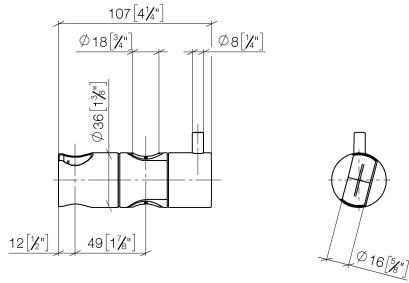

**Slide unit - Brushed Durabronze (23kt Gold)**

IMO

12 580 970

• for pipe diameter 18 mm

Fits: IMO, LULU, MADISON, MEM, TARA,  
CL.1, LISSÉ, VAIA, META, CYO

	Brushed Durabronze (23kt Gold)	12 580 970-28
	Chrome	12 580 970-00
	Brushed Platinum	12 580 970-06
	Platinum	12 580 970-08
	Durabronze (23kt Gold)	12 580 970-09
	Dark Chrome	12 580 970-19
	Light Gold	12 580 970-26
	Brushed Light Gold	12 580 970-27
	Matte Black	12 580 970-33
	Brushed Bronze	12 580 970-42
	Brushed Champagne (22kt Gold)	12 580 970-46
	Champagne (22kt Gold)	12 580 970-47
	Brushed Chrome	12 580 970-93
	Brushed Dark Platinum	12 580 970-99

12 580 970

mm [inches]

12 580 970

**Product version from 10/1/2023**

Parts for other  
finishes can be found  
here: [Chrome](#)

Slide unit - Brushed Durabrass (23kt Gold)

IMO

12 580 970

**Spare parts list**

**Product version from 10/1/2023**

No.	Item Number	Name	Quantity used	Delivery time
	09 12 12 217 90	sleeve	2	2