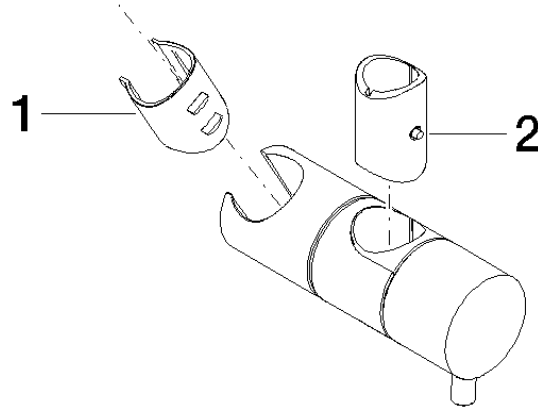

12 580 970

• for pipe diameter 18 mm

Fits: IMO, LULU, MADISON, MEM, TARA,
CL.1, LISSÉ, VAIA, META, CYO

	Brushed Bronze	12 580 970-42
	Chrome	12 580 970-00
	Brushed Platinum	12 580 970-06
	Platinum	12 580 970-08
	Durabronze (23kt Gold)	12 580 970-09
	Dark Chrome	12 580 970-19
	Light Gold	12 580 970-26
	Brushed Light Gold	12 580 970-27
	Brushed Durabronze (23kt Gold)	12 580 970-28
	Matte Black	12 580 970-33
	Brushed Champagne (22kt Gold)	12 580 970-46
	Champagne (22kt Gold)	12 580 970-47
	Brushed Chrome	12 580 970-93
	Brushed Dark Platinum	12 580 970-99

12 580 970

mm [inches]

12 580 970

Product version from 10/1/2023

Parts for other
finishes can be found
here: [Chrome](#)

Slide unit - Brushed Bronze

IMO

12 580 970

Spare parts list

Product version from 10/1/2023

No.	Item Number	Name	Quantity used	Delivery time
	09 12 12 217 90	sleeve	2	2