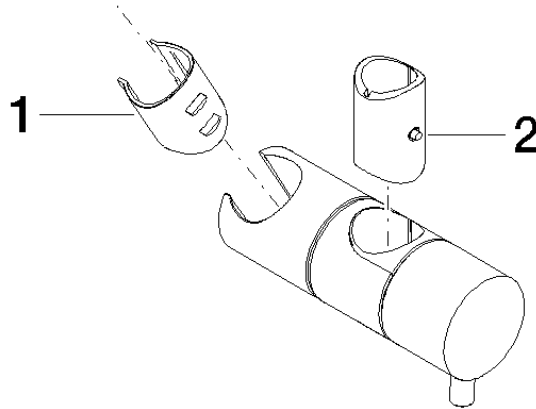

**Slide unit - Brushed Champagne (22kt Gold)**

IMO

12 580 970 Product version from 10/1/2023

• for pipe diameter 18 mm

Fits: IMO, LULU, MADISON, MEM, TARA,  
CL.1, LISSÉ, VAIA, META, CYO

	Brushed Champagne (22kt Gold)	12 580 970-46
	Chrome	12 580 970-00
	Brushed Platinum	12 580 970-06
	Platinum	12 580 970-08
	Durabross (23kt Gold)	12 580 970-09
	Dark Chrome	12 580 970-19
	Light Gold	12 580 970-26
	Brushed Light Gold	12 580 970-27
	Brushed Durabross (23kt Gold)	12 580 970-28
	Matte Black	12 580 970-33
	Brushed Bronze	12 580 970-42
	Champagne (22kt Gold)	12 580 970-47
	Brushed Chrome	12 580 970-93
	Brushed Dark Platinum	12 580 970-99

# Slide unit - Brushed Champagne (22kt Gold)

12 580 970 Product version from 10/1/2023

mm [inches]

12 580 970 Product version from 10/1/2023

Parts for other finishes can be found here: [Chrome](#)

### Spare parts list

No.	Item Number	Name	Quantity used	Delivery time
1	09 12 12 217 90	sleeve	1	2
2	08 18 40 579 90	adaptor	1	2