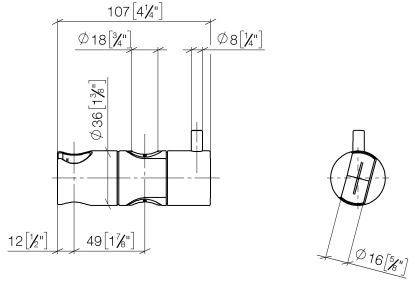

**Slide unit - Brushed Champagne (22kt Gold)**

IMO

12 580 970 Product version from 10/1/2023

• for pipe diameter 18 mm

Fits: IMO, LULU, MADISON, MEM, TARA,  
CL.1, LISSÉ, VAIA, META, CYO

	Brushed Champagne (22kt Gold)	12 580 970-46
	Chrome	12 580 970-00
	Brushed Platinum	12 580 970-06
	Platinum	12 580 970-08
	Durabross (23kt Gold)	12 580 970-09
	Dark Chrome	12 580 970-19
	Light Gold	12 580 970-26
	Brushed Light Gold	12 580 970-27
	Brushed Durabross (23kt Gold)	12 580 970-28
	Matte Black	12 580 970-33
	Brushed Bronze	12 580 970-42
	Champagne (22kt Gold)	12 580 970-47
	Brushed Chrome	12 580 970-93
	Brushed Dark Platinum	12 580 970-99

# Slide unit - Brushed Champagne (22kt Gold)

12 580 970 Product version from 10/1/2023

mm [inches]

12 580 970 Product version from 10/1/2023

Parts for other finishes can be found here: [Chrome](#)

### Spare parts list

No.	Item Number	Name	Quantity used	Delivery time
1	09 12 12 217 90	sleeve	1	2
2	08 18 40 579 90	adaptor	1	2