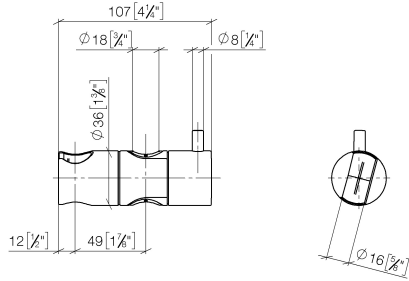

Slide unit - Champagne (22kt Gold)

IMO

12 580 970

• for pipe diameter 18 mm

Fits: IMO, LULU, MADISON, MEM, TARA,
CL.1, LISSÉ, VAIA, META, CYO

	Champagne (22kt Gold)	12 580 970-47
	Chrome	12 580 970-00
	Brushed Platinum	12 580 970-06
	Platinum	12 580 970-08
	Durabrand (23kt Gold)	12 580 970-09
	Dark Chrome	12 580 970-19
	Light Gold	12 580 970-26
	Brushed Light Gold	12 580 970-27
	Brushed Durabrand (23kt Gold)	12 580 970-28
	Matte Black	12 580 970-33
	Brushed Bronze	12 580 970-42
	Brushed Champagne (22kt Gold)	12 580 970-46
	Brushed Chrome	12 580 970-93
	Brushed Dark Platinum	12 580 970-99

12 580 970

mm [inches]

12 580 970

Product version from 10/1/2023

Parts for other
finishes can be found
here: [Chrome](#)

Slide unit - Champagne (22kt Gold)

IMO

12 580 970

Spare parts list

Product version from 10/1/2023

No.	Item Number	Name	Quantity used	Delivery time
	09 12 12 217 90	sleeve	2	2