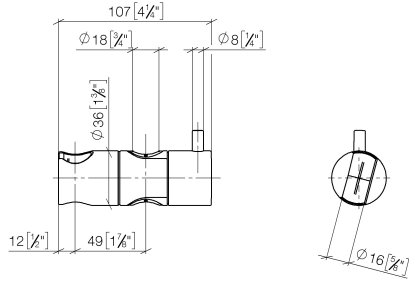

12 580 970

• for pipe diameter 18 mm

Fits: IMO, LULU, MADISON, MEM, TARA,
CL.1, LISSÉ, VAIA, META, CYO

	Brushed Dark Platinum	12 580 970-99
	Chrome	12 580 970-00
	Brushed Platinum	12 580 970-06
	Platinum	12 580 970-08
	Durabrand (23kt Gold)	12 580 970-09
	Dark Chrome	12 580 970-19
	Light Gold	12 580 970-26
	Brushed Light Gold	12 580 970-27
	Brushed Durabrand (23kt Gold)	12 580 970-28
	Matte Black	12 580 970-33
	Brushed Bronze	12 580 970-42
	Brushed Champagne (22kt Gold)	12 580 970-46
	Champagne (22kt Gold)	12 580 970-47
	Brushed Chrome	12 580 970-93

12 580 970

mm [inches]

12 580 970

Product version from 10/1/2023

Parts for other
finishes can be found
here: [Chrome](#)

Slide unit - Brushed Dark Platinum

IMO

12 580 970

Spare parts list

Product version from 10/1/2023

No.	Item Number	Name	Quantity used	Delivery time
	09 12 12 217 90	sleeve	2	2