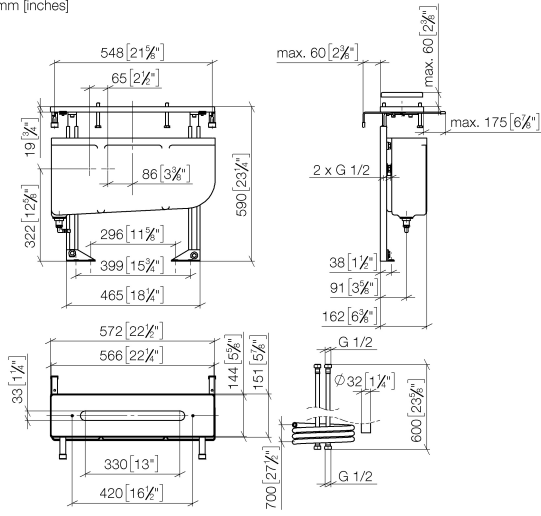

Perfecto installation kit -

12 614 970 90

- height adjustable
- 1/2" connection
- retaining screws and plugs
- 2x 1/2" x 1/2" x 600mm high pressure hose
- brass washers
- assembly kit with installation plate
- spacer posts
- installation plate 566 x 144 mm
- angle valves, variable in height and laterally

for deck-mounted tub/shower sets for tile mounting

Perfecto installation kit -

12 614 970 90

mm [inches]

Perfecto installation kit -

12 614 970 90

Product version from 3/9/2015 to 10/23/2019

Product version from 10/23/2019

Perfecto installation kit -

12 614 970 90

Spare parts list

Product version from 3/9/2015 to 10/23/2019

Product version from 10/23/2019

No.	Item Number	Name	Quantity used	Delivery time
	09 30 30 005 90	screw	14	2