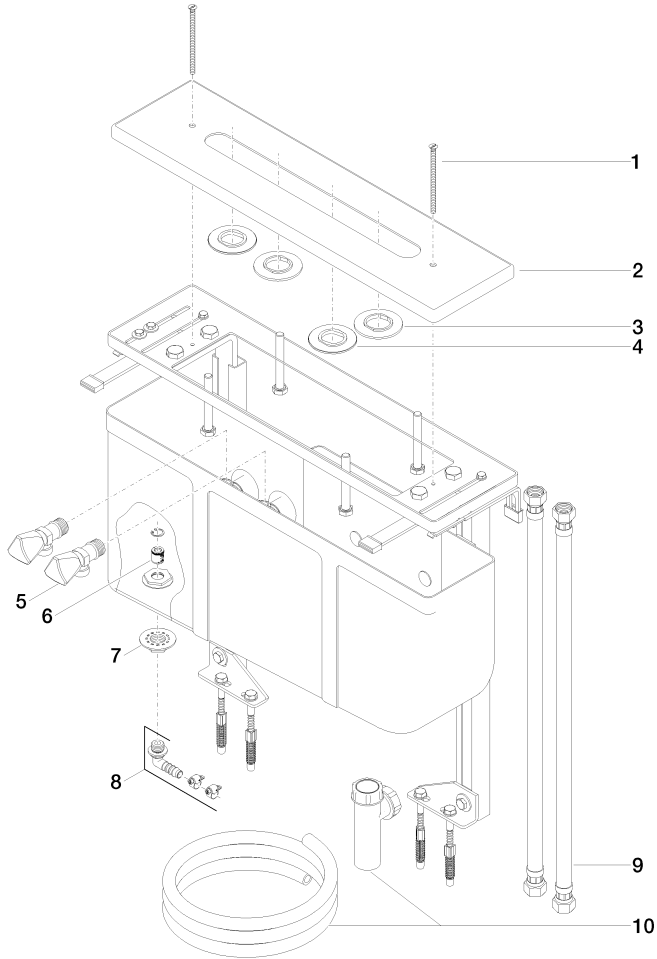

Perfecto installation kit -

12 614 970 90

- height adjustable
- 1/2" connection
- retaining screws and plugs
- 2x 1/2" x 1/2" x 600mm high pressure hose
- brass washers
- assembly kit with installation plate
- spacer posts
- installation plate 566 x 144 mm
- angle valves, variable in height and laterally

for deck-mounted tub/shower sets for tile mounting

Perfecto installation kit -

12 614 970 90

mm [inches]

Perfecto installation kit -

12 614 970 90

Product version from 3/9/2015 to 10/23/2019

Product version from 10/23/2019

Perfecto installation kit -

12 614 970 90

Spare parts list

Product version from 3/9/2015 to 10/23/2019

Product version from 10/23/2019

No.	Item Number	Name	Quantity used	Delivery time
	09 30 30 005 90	screw	14	2