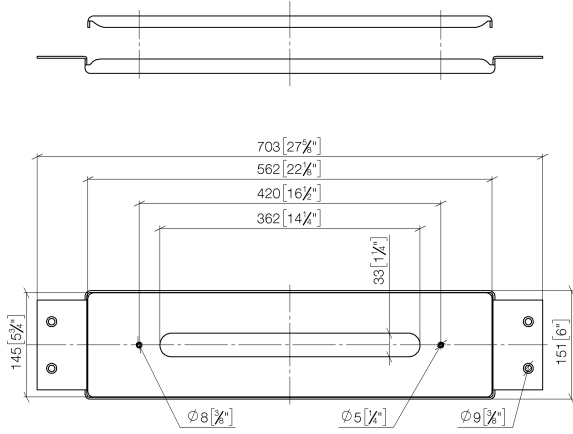

Installation plate -

12 630 970 90

- installation plate 562 x 145 mm

Installation plate -

12 630 970 90

mm [inches]

Installation plate -

12 630 970 90

Installation plate -

12 630 970 90

Spare parts list