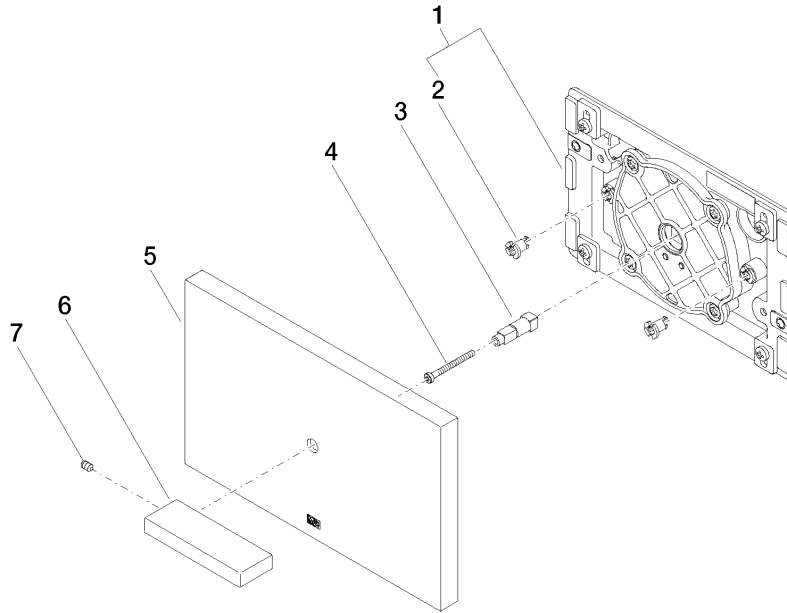

Cover plate for the concealed WC cistern made by TeCe - Platinum

12 660 979 Product version from 5/27/2021

Parts for other finishes can be found here: [Chrome](#)

Spare parts list

No.	Item Number	Name	Quantity used	Delivery time
1	04 28 01 053 00 90	plate	1	2
2	90 18 40 295 00 90	sleeve	1	2
3	09 18 20 038 90	base	1	2
4	09 30 30 086 90	screw	1	2
5	09 11 01 179-08	cover	1	-
Spare part can no longer be ordered, please order the replacement item				
6	09 20 97 057-08	handle	1	40
7	09 31 11 058 90	pin	1	2