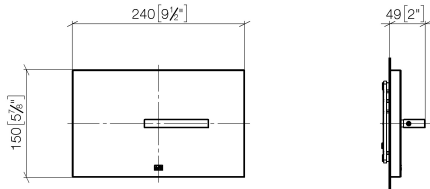

Cover plate for the concealed WC cistern made by TeCe - Platinum

12 660 979 Product version from 5/27/2021

- cover plate 150 x 240 x 15 mm
- flush handle with rotary operation and two-volume technology (full flush/partial flush)

Cover plate for the concealed WC cistern made by TeCe - Platinum

12 660 979 Product version from 5/27/2021

mm [inches]

Cover plate for the concealed WC cistern made by TeCe - Platinum

12 660 979 Product version from 5/27/2021