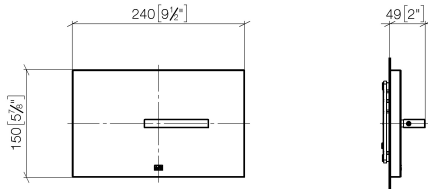

Cover plate for the concealed WC cistern made by TeCe - Brushed Champagne (22kt Gold)

12 660 979 Product version from 5/27/2021

- cover plate 150 x 240 x 15 mm
- flush handle with rotary operation and two-volume technology (full flush/partial flush)

Cover plate for the concealed WC cistern made by TeCe - Brushed Champagne (22kt Gold)

12 660 979 Product version from 5/27/2021
mm [inches]

**Cover plate for the concealed WC cistern made by TeCe - Brushed
Champagne (22kt Gold)**