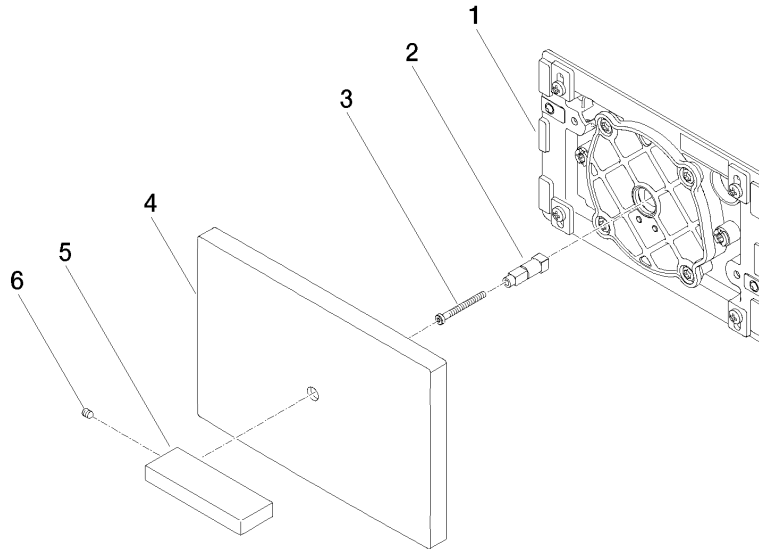

Cover plate for the concealed WC cistern made by TeCe - Champagne (22kt Gold)

IMO

12 660 979
mm [inches]

Cover plate for the concealed WC cistern made by TeCe - Champagne (22kt Gold)

12 660 979

Product version up to 5/27/2021

Product version from 5/27/2021

Parts for other finishes can be found here: [Chrome](#)

Cover plate for the concealed WC cistern made by TeCe - Champagne (22kt Gold)

IMO

12 660 979

Spare parts list

Product version up to 5/27/2021