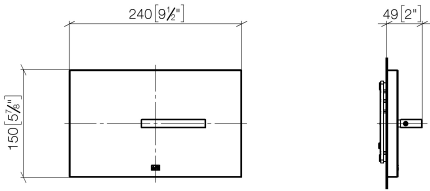

Cover plate for the concealed WC cistern made by TeCe - Champagne (22kt Gold)

IMO

12 660 979

Fits: IMO, LULU, MADISON, MEM, TARA, CL.1, LISSÉ, VAIA, META, CYO

- cover plate 150 x 240 x 15 mm
- flush handle with rotary operation and two-volume technology (full flush/partial flush)

Cover plate for the concealed WC cistern made by TeCe - Champagne (22kt Gold)

IMO

12 660 979
mm [inches]

Cover plate for the concealed WC cistern made by TeCe - Champagne (22kt Gold)

12 660 979

Product version up to 5/27/2021