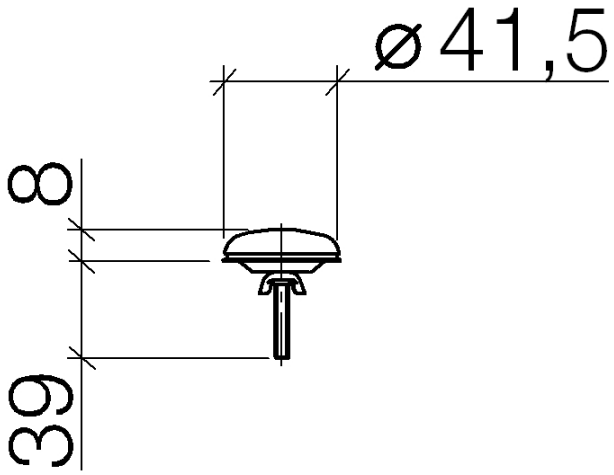

12 715 970

Fits: IMO, LULU, MADISON, MEM, TARA,
CL.1, LISSÉ, VAIA, META, CYO

	Chrome	12 715 970-00
	brushed chrome	12 715 970-04
	Brushed Platinum	12 715 970-06
	Platinum	12 715 970-08
	Durabress (23kt Gold)	12 715 970-09
	Dark Chrome	12 715 970-19
	Light Gold	12 715 970-26
	Brushed Light Gold	12 715 970-27
	Brushed Durabress (23kt Gold)	12 715 970-28
	Matte Black	12 715 970-33
	Brushed Bronze	12 715 970-42
	Brushed Champagne (22kt Gold)	12 715 970-46
	Champagne (22kt Gold)	12 715 970-47
	Brushed Chrome	12 715 970-93
	Brushed Dark Platinum	12 715 970-99

Cover for tap hole - Chrome

IMO

12 715 970

12 715 970

12 715 970

Parts for other
finishes can be found
here: brushed
chrome

Cover for tap hole - Chrome

IMO