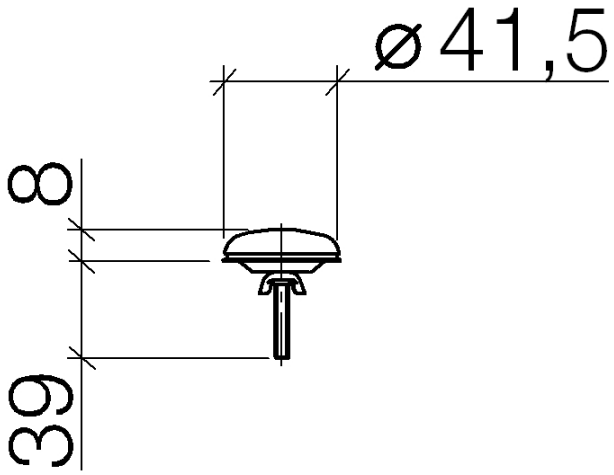

12 715 970

Fits: IMO, LULU, MADISON, MEM, TARA,  
CL.1, LISSÉ, VAIA, META, CYO

	Platinum	12 715 970-08
	Chrome	12 715 970-00
	brushed chrome	12 715 970-04
	Brushed Platinum	12 715 970-06
	Durabross (23kt Gold)	12 715 970-09
	Dark Chrome	12 715 970-19
	Light Gold	12 715 970-26
	Brushed Light Gold	12 715 970-27
	Brushed Durabross (23kt Gold)	12 715 970-28
	Matte Black	12 715 970-33
	Brushed Bronze	12 715 970-42
	Brushed Champagne (22kt Gold)	12 715 970-46
	Champagne (22kt Gold)	12 715 970-47
	Brushed Chrome	12 715 970-93
	Brushed Dark Platinum	12 715 970-99

## Cover for tap hole - Platinum

---

IMO

12 715 970

12 715 970

12 715 970

Parts for other  
finishes can be found  
here: [Chrome](#)

## Spare parts list