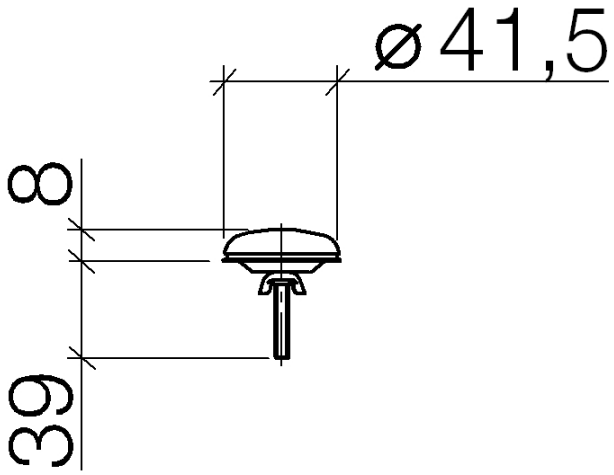

Cover for tap hole - Dark Chrome

IMO

12 715 970

Fits: IMO, LULU, MADISON, MEM, TARA,  
CL.1, LISSÉ, VAIA, META, CYO

	Dark Chrome	12 715 970-19
	Chrome	12 715 970-00
	brushed chrome	12 715 970-04
	Brushed Platinum	12 715 970-06
	Platinum	12 715 970-08
	Durabronze (23kt Gold)	12 715 970-09
	Light Gold	12 715 970-26
	Brushed Light Gold	12 715 970-27
	Brushed Durabronze (23kt Gold)	12 715 970-28
	Matte Black	12 715 970-33
	Brushed Bronze	12 715 970-42
	Brushed Champagne (22kt Gold)	12 715 970-46
	Champagne (22kt Gold)	12 715 970-47
	Brushed Chrome	12 715 970-93
	Brushed Dark Platinum	12 715 970-99

## Cover for tap hole - Dark Chrome

---

IMO

12 715 970

12 715 970

Parts for other  
finishes can be found  
here: [Chrome](#)

## Spare parts list