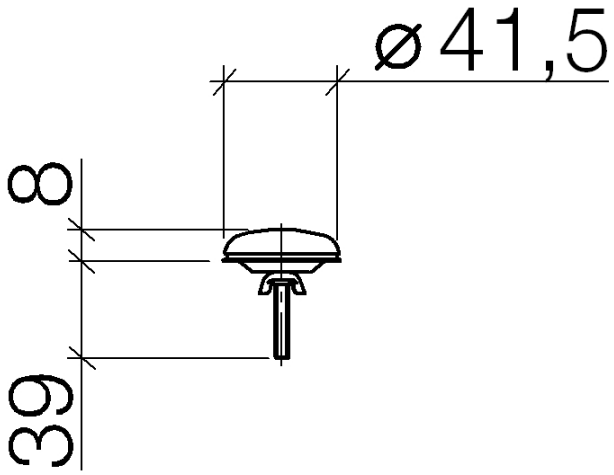

12 715 970

Fits: IMO, LULU, MADISON, MEM, TARA,
CL.1, LISSÉ, VAIA, META, CYO

	Matte Black	12 715 970-33
	Chrome	12 715 970-00
	brushed chrome	12 715 970-04
	Brushed Platinum	12 715 970-06
	Platinum	12 715 970-08
	Durabress (23kt Gold)	12 715 970-09
	Dark Chrome	12 715 970-19
	Light Gold	12 715 970-26
	Brushed Light Gold	12 715 970-27
	Brushed Durabress (23kt Gold)	12 715 970-28
	Brushed Bronze	12 715 970-42
	Brushed Champagne (22kt Gold)	12 715 970-46
	Champagne (22kt Gold)	12 715 970-47
	Brushed Chrome	12 715 970-93
	Brushed Dark Platinum	12 715 970-99

Cover for tap hole - Matte Black

IMO

12 715 970

12 715 970

12 715 970

Parts for other
finishes can be found
here: [Chrome](#)

Spare parts list