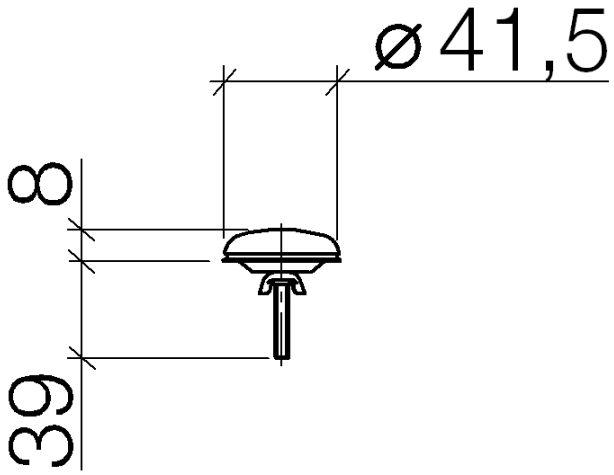

12 715 970

Fits: IMO, LULU, MADISON, MEM, TARA,  
CL.1, LISSÉ, VAIA, META, CYO

	Brushed Bronze	12 715 970-42
	Chrome	12 715 970-00
	brushed chrome	12 715 970-04
	Brushed Platinum	12 715 970-06
	Platinum	12 715 970-08
	Durabronze (23kt Gold)	12 715 970-09
	Dark Chrome	12 715 970-19
	Light Gold	12 715 970-26
	Brushed Light Gold	12 715 970-27
	Brushed Durabronze (23kt Gold)	12 715 970-28
	Matte Black	12 715 970-33
	Brushed Champagne (22kt Gold)	12 715 970-46
	Champagne (22kt Gold)	12 715 970-47
	Brushed Chrome	12 715 970-93
	Brushed Dark Platinum	12 715 970-99

## Cover for tap hole - Brushed Bronze

---

IMO

12 715 970

12 715 970

Parts for other  
finishes can be found  
here: [Chrome](#)

## Cover for tap hole - Brushed Bronze

---

IMO

12 715 970