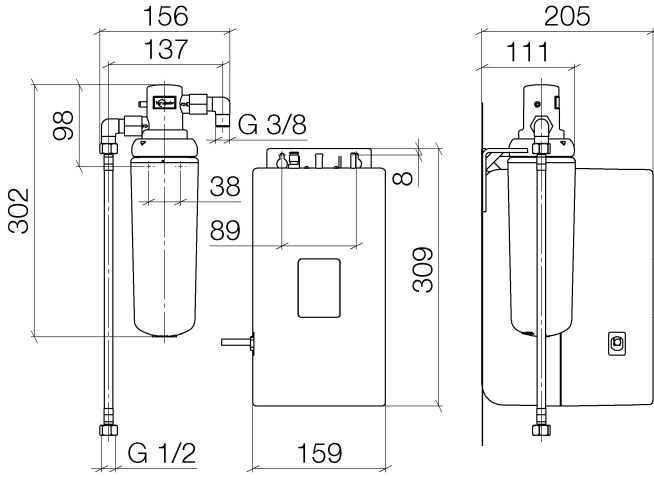

Hot water tank incl. filter -

12 892 970 90