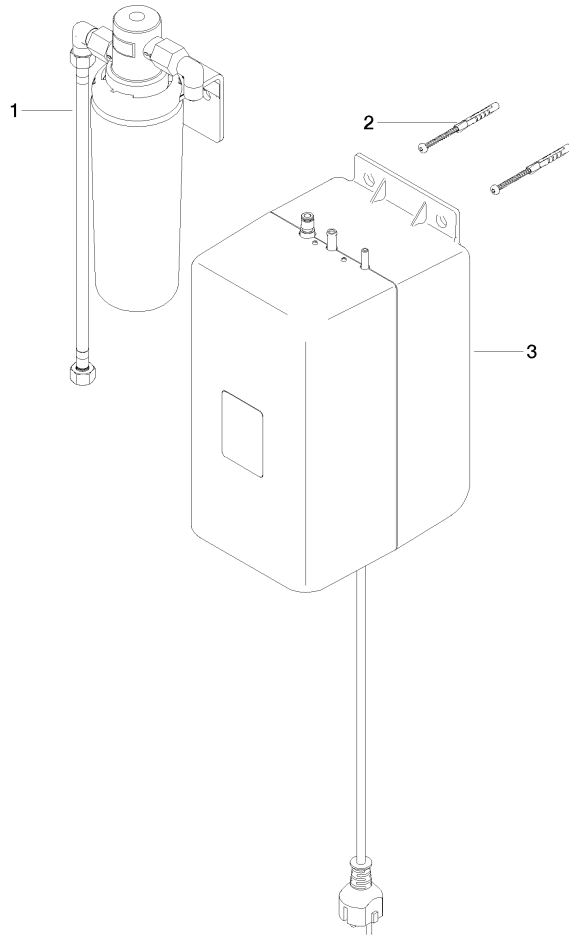

Hot water tank incl. filter -

12 892 970 90

- CEE 7/4 connector
- thermostat regulator (88°C - 98°C)
- capacity 2,5 litres
- power 1300 W
- voltage 220 - 240 volt
- activated carbon filter (5.0 micron level)
- chemical and mechanical filtering
- reduces water hardness (ion exchanger)
- filters dirt, rust, chlorine and lead particles
- filter capacity approx. 450 litres

For use with HOT & COLD WATER DISPENSER 17
861 625 / 17 861 680 / 17 861 790 / 17 861 875 / 17
861 888

The filter cartridge must be changed every six months. The installation instructions contain further information for guidance.

The products are not available in all markets, please contact your Dornbracht sales force.

NOTE: This item is conditioned separately.

Hot water tank incl. filter -

12 892 970 90

Hot water tank incl. filter -

12 892 970 90

Product version from 4/1/2014

Hot water tank incl. filter -

12 892 970 90

Spare parts list

Product version from 4/1/2014

| No. | Item Number | Name | Quantity used | Delivery time |
|-----|--------------------|--------|---------------|---------------|
| | 90 11 11 073 00 90 | filter | 3 | 2 |