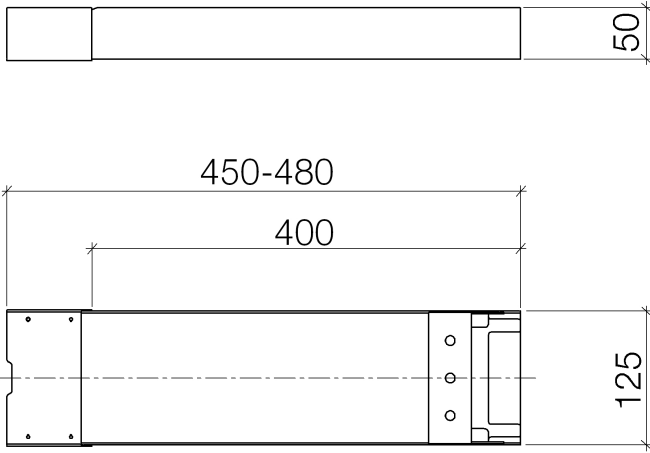

BIG RAIN Cover for supply pipes - Brushed Stainless Steel

12 940 979

- length 450-480 mm
- for ceiling substructure installation
- stainless steel cover 125 x 50 mm

	Brushed Stainless Steel	12 940 979-86
	Stainless Steel	12 940 979-85

BIG RAIN Cover for supply pipes - Brushed Stainless Steel

12 940 979

BIG RAIN Cover for supply pipes - Brushed Stainless Steel

12 940 979

BIG RAIN Cover for supply pipes - Brushed Stainless Steel

12 940 979