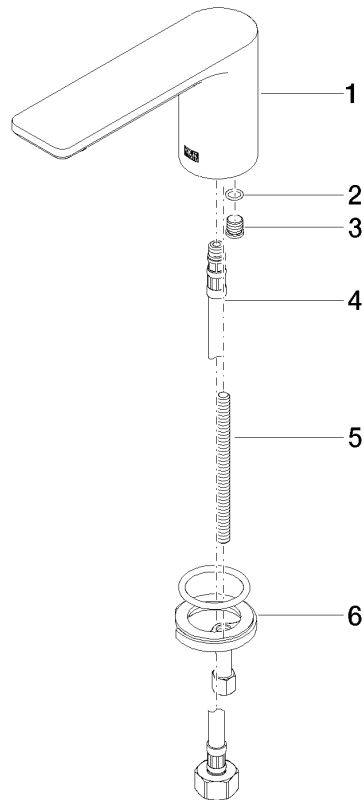

13 700 845

- 130mm projection
- fixed spout
- circular, air-enriched flow
- height of mixer 95 mm
- height up to aerator 75 mm
- hole diameter 35 mm
- 1/2" connection
- max. flow 5.7 l/min
- lead-free
- This product can help a building meet the requirements of Green Building Rating Systems, e.g. LEED®, BREEAM®, DGNB
- WRAS 1909064

13 700 845

mm [inches]

**Flow rate chart**

**Certificates**

LGA\_29120.

IAPMO\_N-4976.

WRAS\_1909064.

IAPMO\_4976 (4).

IAPMO\_6397.

13 700 845

**Spare parts list**

No.	Item Number	Name	Quantity used	Delivery time
1	90 11 84 015 00-00	spout	1	10
2	90 14 10 060 00 90	seal	1	2
3	09 31 20 065 90	plug	1	2
4	04 30 04 019 00 90	hose	1	2
5	09 31 11 012 90	pin	1	2
6	04 30 11 038 75 90	fixing set	1	2