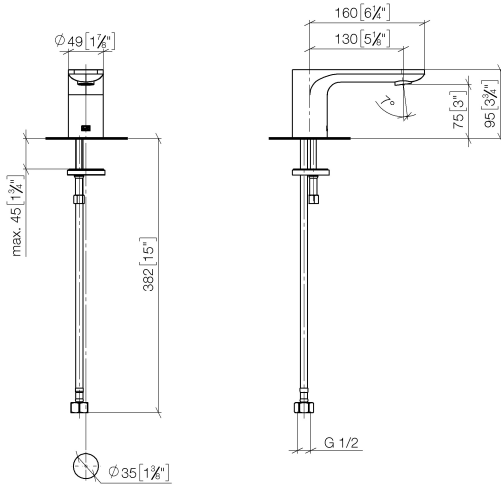

13 700 845

- 130mm projection
- fixed spout
- circular, air-enriched flow
- height of mixer 95 mm
- height up to aerator 75 mm
- hole diameter 35 mm
- 1/2" connection
- max. flow 5.7 l/min
- lead-free
- This product can help a building meet the requirements of Green Building Rating Systems, e.g. LEED®, BREEAM®, DGNB
- WRAS 1909064

13 700 845

mm [inches]

**Flow rate chart**

**Certificates**

LGA\_29120.

IAPMO\_N-4976.

WRAS\_1909064.

IAPMO\_4976 (4).

IAPMO\_6397.

13 700 845

**Spare parts list**

No.	Item Number	Name	Quantity used	Delivery time
1	90 11 84 015 00-00	spout	1	10
2	90 14 10 060 00 90	seal	1	2
3	09 31 20 065 90	plug	1	2
4	04 30 04 019 00 90	hose	1	2
5	09 31 11 012 90	pin	1	2
6	04 30 11 038 75 90	fixing set	1	2