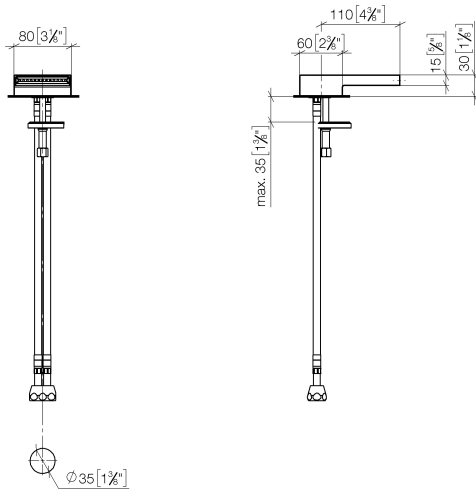

SYMETRICS Deck-mounted basin spout with pop-up waste - Chrome

13 710 740

- 110mm projection
- fixed spout
- PEARLSTREAM
- height of mixer 30 mm
- height up to aerator 15 mm
- hole diameter 35 mm
- 2x screw-in M 10 x 1 pressure hose, leak-tested
- 1/2" connection
- max. flow 5 l/min
- lead-free

Only suitable for basins with an overflow.

SYMETRICS Deck-mounted basin spout with pop-up waste - Chrome

13 710 740

mm [inches]

Flow rate chart

SYMETRICS Deck-mounted basin spout with pop-up waste - Chrome

13 710 740

Product version from 3/11/2013

SYMETRICS Deck-mounted basin spout with pop-up waste - Chrome

13 710 740

Spare parts list

Product version from 3/11/2013

No.	Item Number	Name	Quantity used	Delivery time
	90 29 03 065 00 90	insert	13	2