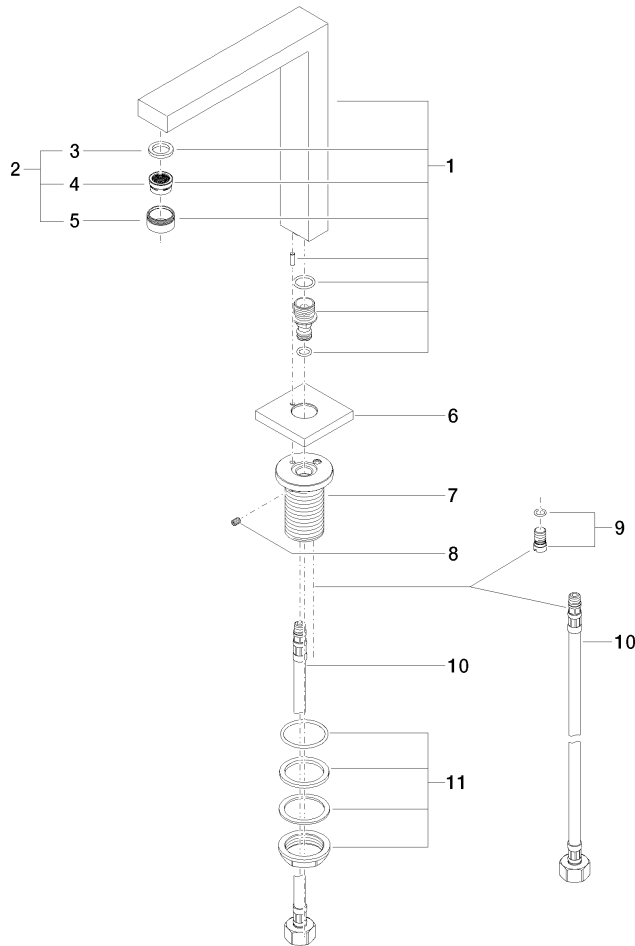

SYMETRICS Deck-mounted basin spout without pop-up waste - Chrome

13 721 980

- 165mm projection
- fixed spout
- circular, air-enriched flow
- height of mixer 230 mm
- height up to aerator 205 mm
- hole diameter 35 mm
- rosette 60 x 60 mm
- 2x screw-in M 10 x 1 pressure hose, leak-tested
- 1/2" connection
- max. flow 7 l/min
- lead-free

SYMETRICS Deck-mounted basin spout without pop-up waste - Chrome

13 721 980

mm [inches]

Flow rate chart

Codes & Standards

DIN 4109

EN 200

ISO 3822

Ü-Zeichen

VA-Zeichen

SYMETRICS Deck-mounted basin spout without pop-up waste - Chrome

13 721 980

Certificates

LGA_18

ETA_18

SYMETRICS Deck-mounted basin spout without pop-up waste - Chrome

13 721 980

Product version from 4/30/2009

SYMETRICS Deck-mounted basin spout without pop-up waste - Chrome

13 721 980

Spare parts list

Product version from 4/30/2009