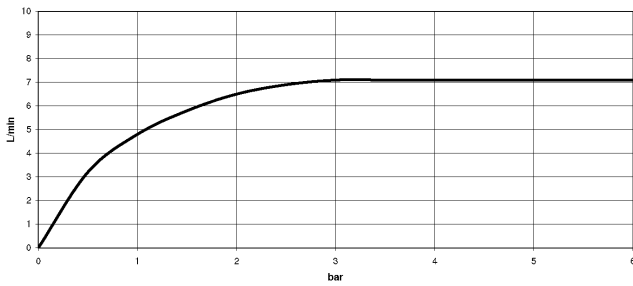

SYMETRICS Deck-mounted basin spout without pop-up waste - Chrome

13 721 980

- 165mm projection
- fixed spout
- circular, air-enriched flow
- height of mixer 230 mm
- height up to aerator 205 mm
- hole diameter 35 mm
- rosette 60 x 60 mm
- 2x screw-in M 10 x 1 pressure hose, leak-tested
- 1/2" connection
- max. flow 7 l/min
- lead-free

SYMETRICS Deck-mounted basin spout without pop-up waste - Chrome

13 721 980

mm [inches]

Flow rate chart

Codes & Standards

DIN 4109

EN 200

ISO 3822