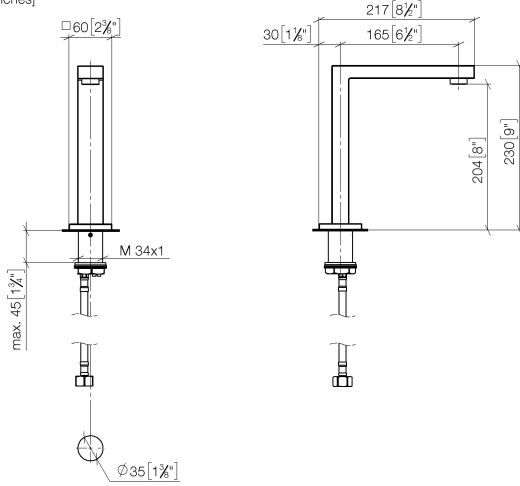

SYMETRICS Deck-mounted basin spout without pop-up waste - Chrome

13 721 980

- 165mm projection
- fixed spout
- circular, air-enriched flow
- height of mixer 230 mm
- height up to aerator 205 mm
- hole diameter 35 mm
- rosette 60 x 60 mm
- 2x screw-in M 10 x 1 pressure hose, leak-tested
- 1/2" connection
- max. flow 7 l/min
- lead-free

SYMETRICS Deck-mounted basin spout without pop-up waste - Chrome

13 721 980

mm [inches]

Flow rate chart

Codes & Standards

DIN 4109

EN 200

ISO 3822

Ü-Zeichen

VA-Zeichen

SYMETRICS Deck-mounted basin spout without pop-up waste - Chrome

13 721 980

Certificates

LGA_18

ETA_18

SYMETRICS Deck-mounted basin spout without pop-up waste - Chrome

13 721 980

Product version from 4/30/2009

SYMETRICS Deck-mounted basin spout without pop-up waste - Chrome

13 721 980

Spare parts list

Product version from 4/30/2009