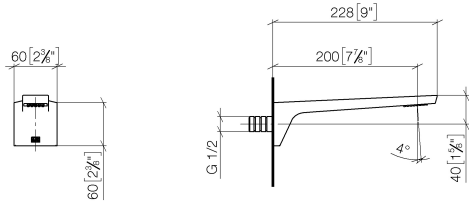

CL.1 Wall-mounted basin spout without pop-up waste - Dark Chrome

CL.1

13 800 705

- 200mm projection
- fixed spout
- rectangular spray pattern with 40 individual jets
- hole diameter 37 mm
- lead-free
- 1/2" connection
- plug-link mounting
- max. flow 4.5 l/min
- This product can help a building meet the requirements of Green Building Rating Systems, e.g. LEED®, BREEAM®, DGNB
- WRAS 1512013

mm [inches]

Flow rate chart

Codes & Standards

NSF372

NSF61

CL.1 Wall-mounted basin spout without pop-up waste - Dark Chrome

CL.1

13 800 705