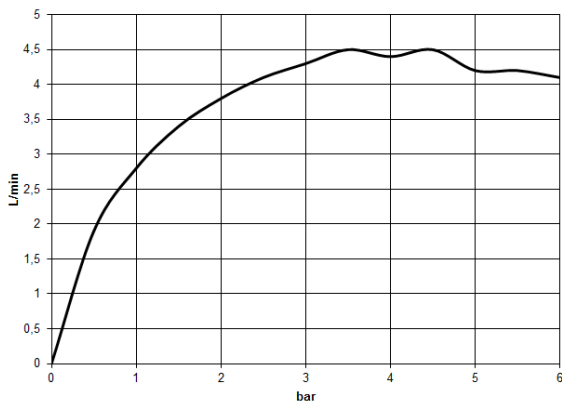

Flow rate chart

Codes & Standards

NSF372

NSF61