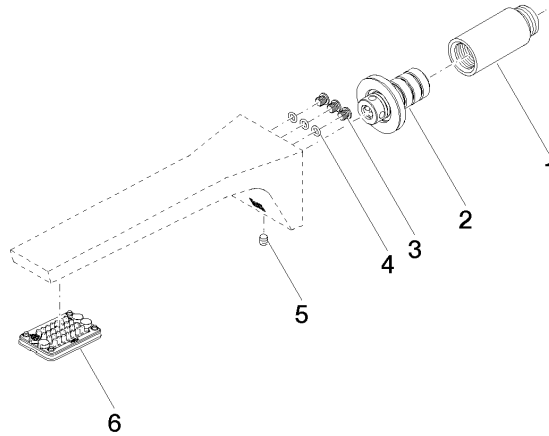

Certificates

IAPMO_N-4

IAPMO_6

13 800 705

Product version from 3/9/2015

Parts for other
finishes can be found
here: [Chrome](#)

CL.1 Wall-mounted basin spout without pop-up waste - Dark Chrome

CL.1