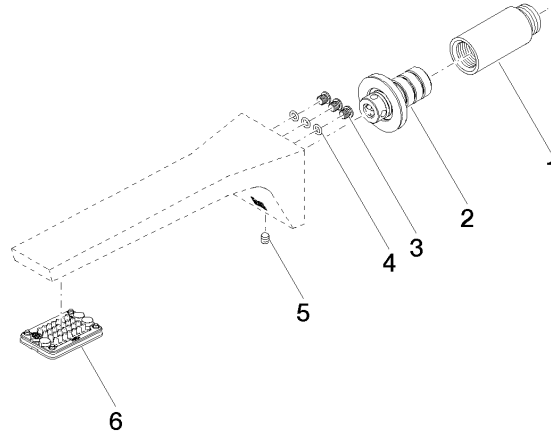

## CL.1 Wall-mounted basin spout without pop-up waste - Dark Chrome

13 800 705 Product version from 3/9/2015

Parts for other finishes can be found here: [Chrome](#)

### Spare parts list

No.	Item Number	Name	Quantity used	Delivery time
1	09 24 03 081 10 90	extension	1	2
2	90 24 03 108 01 90	nipple set	1	2
3	09 30 30 113 20 90	screw	3	2
4	09 14 10 001 90	seal	3	2
5	90 31 11 004 00 90	pin	1	2
6	90 11 02 297 00 90	aerator	1	2