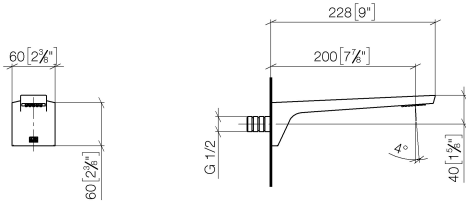

## CL.1 Wall-mounted basin spout without pop-up waste - Dark Chrome

13 800 705 Product version from 3/9/2015

- 200mm projection
- fixed spout
- rectangular spray pattern with 40 individual jets
- hole diameter 37 mm
- lead-free
- 1/2" connection
- plug-link mounting
- max. flow 4.5 l/min
- This product can help a building meet the requirements of Green Building Rating Systems, e.g. LEED®, BREEAM®, DGNB
- WRAS

13 800 705 Product version from 3/9/2015

mm [inches]

**Flow rate chart**

**Codes & Standards**

ASME A112.18.1      cUPC      NSF372      NSF61