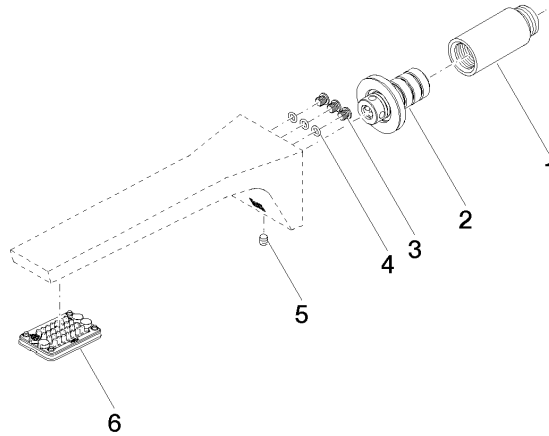

Parts for other
finishes can be found
here: [Chrome](#)

CL.1 Wall-mounted basin spout without pop-up waste - Champagne (22kt Gold)

CL.1

13 800 705

Spare parts list

Product version from 3/9/2015

No.	Item Number	Name	Quantity used	Delivery time
	09 24 03 081 10 90	extension	10	2