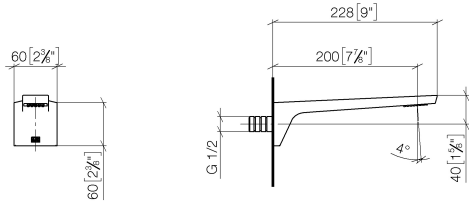

CL.1 Wall-mounted basin spout without pop-up waste - Champagne (22kt Gold)

CL.1

13 800 705

- 200mm projection
- fixed spout
- rectangular spray pattern with 40 individual jets
- hole diameter 37 mm
- lead-free
- 1/2" connection
- plug-link mounting
- max. flow 4.5 l/min
- This product can help a building meet the requirements of Green Building Rating Systems, e.g. LEED®, BREEAM®, DGNB
- WRAS 1512013

mm [inches]

Flow rate chart

Codes & Standards

EPA WaterSense

NSF372

NSF61

WaterSense

CL.1 Wall-mounted basin spout without pop-up waste - Champagne (22kt Gold)