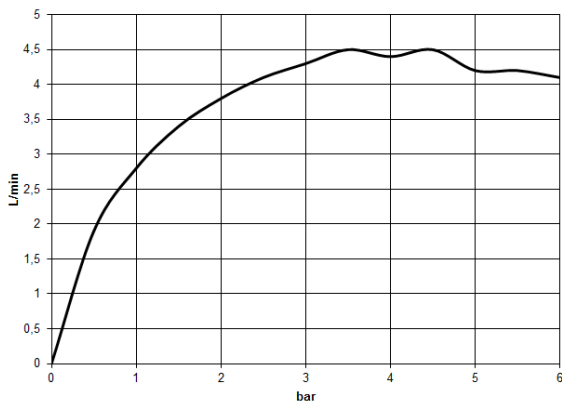

CL.1 Wall-mounted basin spout without pop-up waste - Champagne (22kt Gold)

CL.1

13 800 705

- 200mm projection
- fixed spout
- rectangular spray pattern with 40 individual jets
- hole diameter 37 mm
- lead-free
- 1/2" connection
- plug-link mounting
- max. flow 4.5 l/min
- This product can help a building meet the requirements of Green Building Rating Systems, e.g. LEED®, BREEAM®, DGNB
- WRAS 1512013

mm [inches]

Flow rate chart

Codes & Standards

EPA WaterSense

NSF372

NSF61

WaterSense

CL.1 Wall-mounted basin spout without pop-up waste - Champagne (22kt Gold)