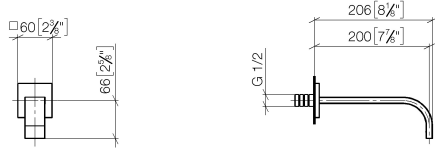

MEM Wall-mounted basin spout without pop-up waste - Brushed Champagne (22kt Gold)

MEM

13 800 782

- 200mm projection
- fixed spout
- rectangular, air-enriched flow
- hole diameter 37 mm
- rosette 60 x 60 mm
- 1/2" connection
- max. flow 5.7 l/min
- lead-free
- WRAS 2203039
- This product can help a building meet the requirements of Green Building Rating Systems, e.g. LEED®, BREEAM®, DGNB

Recommended miscellaneous

- Concealed wall elbow -** 35 085 970 90
- min. recess depth 90 mm
 - max. recess depth 163 mm

MEM Wall-mounted basin spout without pop-up waste - Brushed Champagne (22kt Gold)

MEM

13 800 782
mm [inches]

Flow rate chart

Codes & Standards

Scottish Water
Byelaws

UK Water Supply
Regulations

MEM Wall-mounted basin spout without pop-up waste - Brushed Champagne
(22kt Gold)

MEM