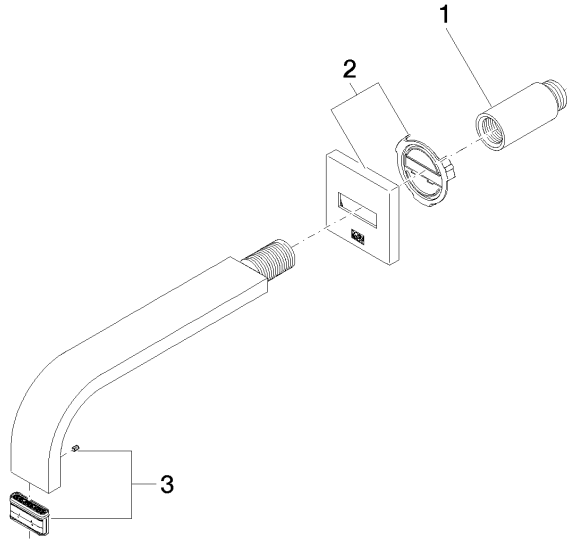

Recommended miscellaneous

- Concealed wall elbow -** 35 085 970 90
- min. recess depth 90 mm
 - max. recess depth 163 mm

MEM Wall-mounted basin spout without pop-up waste - Brushed Champagne (22kt Gold)

MEM

13 800 782
mm [inches]

Flow rate chart

Codes & Standards

Scottish Water
Byelaws

UK Water Supply
Regulations

MEM Wall-mounted basin spout without pop-up waste - Brushed Champagne
(22kt Gold)

MEM

13 800 782
Certificates

WRAS_2203

MEM Wall-mounted basin spout without pop-up waste - Brushed Champagne
(22kt Gold)

MEM

13 800 782

Product version from 3/10/2014

MEM Wall-mounted basin spout without pop-up waste - Brushed Champagne
(22kt Gold)