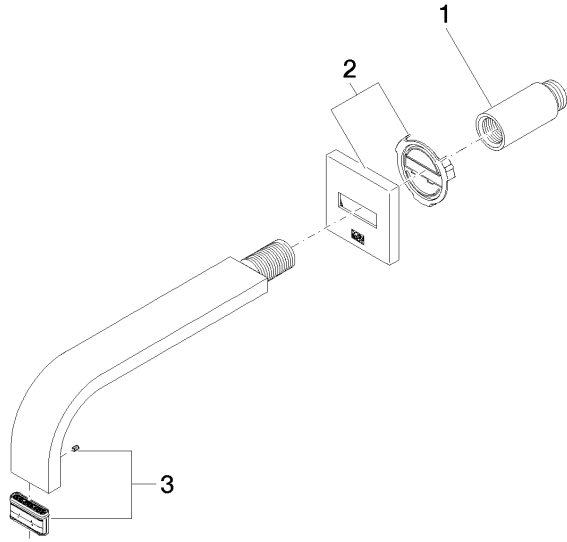

Recommended miscellaneous

Concealed wall elbow -

35 085 970 90

- min. recess depth 90 mm
- max. recess depth 163 mm

MEM Wall-mounted basin spout without pop-up waste - Champagne (22kt Gold)

MEM

13 800 782
mm [inches]

Flow rate chart

Codes & Standards

Scottish Water
Byelaws

UK Water Supply
Regulations

MEM Wall-mounted basin spout without pop-up waste - Champagne (22kt Gold)

MEM

13 800 782

Certificates

WRAS_2203

MEM Wall-mounted basin spout without pop-up waste - Champagne (22kt Gold)

MEM

13 800 782

Product version from 3/10/2014

MEM Wall-mounted basin spout without pop-up waste - Champagne (22kt Gold)

MEM