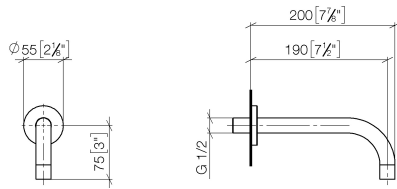

Wall-mounted basin spout without pop-up waste - Chrome

TARA

13 800 882

Fits: TARA, META

- 190mm projection
- fixed spout
- circular, air-enriched flow
- hole diameter 40 mm
- rosette Ø 60 mm
- 1/2" connection
- plug-link mounting
- max. flow 7 l/min
- lead-free
- This product can help a building meet the requirements of Green Building Rating Systems, e.g. LEED®, BREEAM®, DGNB
- WRAS 1811020

Recommended miscellaneous

- Concealed wall elbow -** 35 085 970 90
- max. recess depth 163 mm
 - min. recess depth 90 mm

13 800 882

mm [inches]

Flow rate chart

Certificates

WRAS_1811020. LGA_29119.

13 800 882