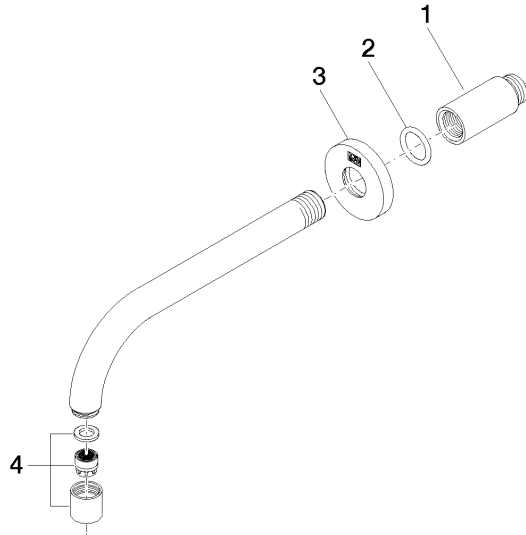

Wall-mounted basin spout without pop-up waste - Chrome

TARA

13 800 882

Fits: TARA, META

- 190mm projection
- fixed spout
- circular, air-enriched flow
- hole diameter 40 mm
- rosette Ø 60 mm
- 1/2" connection
- plug-link mounting
- max. flow 7 l/min
- lead-free
- This product can help a building meet the requirements of Green Building Rating Systems, e.g. LEED®, BREEAM®, DGNB
- WRAS 1811020

Recommended miscellaneous

- Concealed wall elbow -** 35 085 970 90
- max. recess depth 163 mm
 - min. recess depth 90 mm

13 800 882

mm [inches]

Flow rate chart

Certificates

WRAS_1811020. LGA_29119.

13 800 882

Spare parts list

No.	Item Number	Name	Quantity used	Delivery time
1	09 24 03 081 10 90	extension	1	2
2	90 14 10 026 00 90	seal	1	2
3	09 27 22 503-00	rosette	1	10
4	90 23 01 019 00-00	aerator	1	10