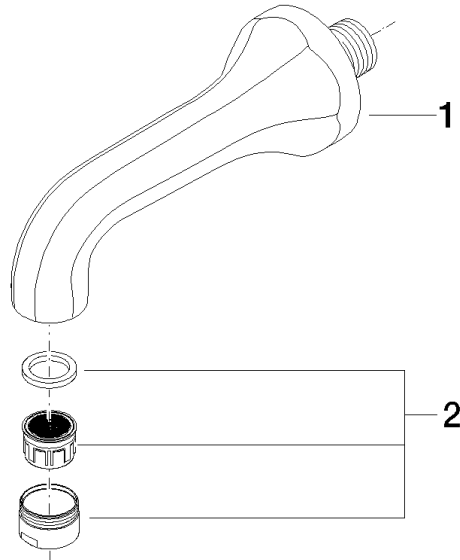

MADISON Bath spout for wall mounting - Durabron (23kt Gold)

MADISON

13 801 380

- 170mm projection
- circular normal flow
- hole diameter 37 mm
- 3/4" connection
- max. flow 22 l/min at 3 bar flow pressure
- WRAS 1404060

mm [inches]

**Flow rate chart**

**Codes & Standards**

Scottish Water  
Byelaws

UK Water Supply  
Regulations

MADISON Bath spout for wall mounting - Durabronss (23kt Gold)

---

MADISON

MADISON Bath spout for wall mounting - Durabronss (23kt Gold)

MADISON

13 801 380

Spare parts list

Product version up to 7/31/2009

**Product version from 7/31/2009**

No.	Item Number	Name	Quantity used	Delivery time
	09 11 36 090-09	spout	2	60