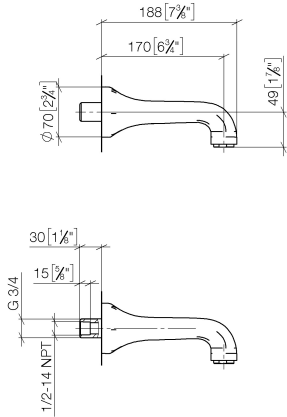

MADISON Bath spout for wall mounting - Durabron (23kt Gold)

MADISON

13 801 380

- 170mm projection
- circular normal flow
- hole diameter 37 mm
- 3/4" connection
- max. flow 22 l/min at 3 bar flow pressure
- WRAS 1404060

mm [inches]

**Flow rate chart**

**Codes & Standards**

Scottish Water  
Byelaws

UK Water Supply  
Regulations

MADISON Bath spout for wall mounting - Durabronss (23kt Gold)

---

MADISON

MADISON Bath spout for wall mounting - Durabronss (23kt Gold)

MADISON

13 801 380

Spare parts list

Product version up to 7/31/2009

**Product version from 7/31/2009**

No.	Item Number	Name	Quantity used	Delivery time
	09 11 36 090-09	spout	2	60