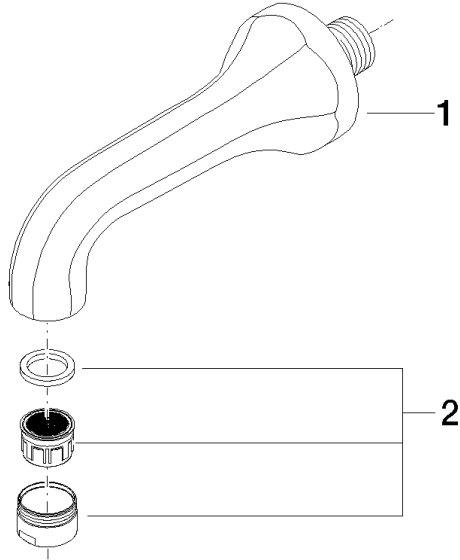

13 801 380

- 170mm projection
- circular normal flow
- hole diameter 37 mm
- 3/4" connection
- max. flow 22 l/min at 3 bar flow pressure
- WRAS 1404060

	Brushed Dark Platinum	13 801 380-99
	Chrome	13 801 380-00
	Brushed Platinum	13 801 380-06
	Platinum	13 801 380-08
	Durabass (23kt Gold)	13 801 380-09
	Brushed Durabass (23kt Gold)	13 801 380-28

13 801 380

mm [inches]

Flow rate chart

Codes & Standards

Scottish Water
Byelaws

UK Water Supply
Regulations

MADISON Bath spout for wall mounting - Brushed Dark Platinum

MADISON

13 801 380

Certificates

WRAS_1404

13 801 380

Product version up to 7/31/2009

Product version from 7/31/2009

Parts for other
finishes can be found
here: [Chrome](#)

MADISON Bath spout for wall mounting - Brushed Dark Platinum

MADISON

13 801 380

Spare parts list

Product version up to 7/31/2009

Product version from 7/31/2009

No.	Item Number	Name	Quantity used	Delivery time
	09 11 36 090-99	spout	2	60