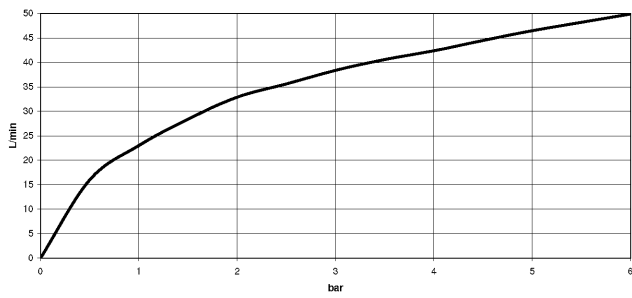

MEM Bath spout for wall mounting - Dark Chrome

MEM

13 801 782

- 220mm projection
- rectangular, air-enriched flow
- rosette 60 x 60 mm
- hole diameter 37 mm
- 1/2" connection
- max. flow 38.5 l/min at 3 bar flow pressure
- WRAS 2203039

13 801 782

mm [inches]

Flow rate chart

Codes & Standards

Scottish Water
Byelaws

UK Water Supply
Regulations

MEM Bath spout for wall mounting - Dark Chrome

MEM