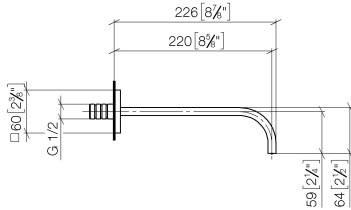

MEM Bath spout for wall mounting - Dark Chrome

MEM

13 801 782

- 220mm projection
- rectangular, air-enriched flow
- rosette 60 x 60 mm
- hole diameter 37 mm
- 1/2" connection
- max. flow 38.5 l/min at 3 bar flow pressure
- WRAS 2203039

13 801 782

mm [inches]

Flow rate chart

Codes & Standards

Scottish Water
Byelaws

UK Water Supply
Regulations

MEM Bath spout for wall mounting - Dark Chrome

MEM