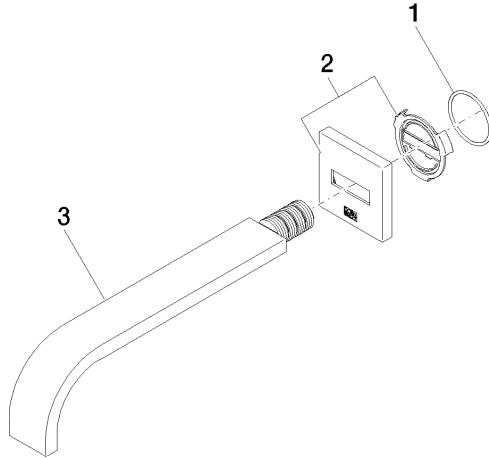

MEM Bath spout for wall mounting - Dark Chrome

MEM

13 801 782

- 220mm projection
- rectangular, air-enriched flow
- rosette 60 x 60 mm
- hole diameter 37 mm
- 1/2" connection
- max. flow 38.5 l/min at 3 bar flow pressure
- WRAS 2203039

13 801 782

mm [inches]

Flow rate chart

Codes & Standards

Scottish Water
Byelaws

UK Water Supply
Regulations

MEM Bath spout for wall mounting - Dark Chrome

MEM

13 801 782

Certificates

WRAS_2203

13 801 782

Parts for other
finishes can be found
here: [Chrome](#)

MEM Bath spout for wall mounting - Dark Chrome

MEM

13 801 782