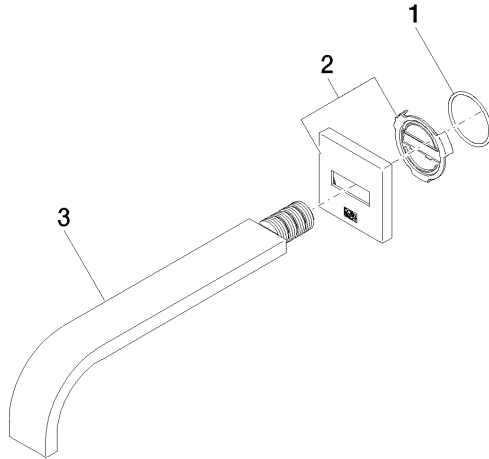

MEM Bath spout for wall mounting - Brushed Dark Platinum

MEM

13 801 782

- 220mm projection
- rectangular, air-enriched flow
- rosette 60 x 60 mm
- hole diameter 37 mm
- 1/2" connection
- max. flow 38.5 l/min at 3 bar flow pressure
- WRAS 2203039

Recommended miscellaneous

- Concealed wall elbow -** 35 085 970 90
- max. recess depth 163 mm
 - min. recess depth 90 mm

13 801 782

mm [inches]

Flow rate chart

Codes & Standards

Scottish Water
Byelaws

UK Water Supply
Regulations

MEM Bath spout for wall mounting - Brushed Dark Platinum

MEM

13 801 782

Certificates

WRAS_2203

13 801 782

Product version from 3/10/2014

MEM Bath spout for wall mounting - Brushed Dark Platinum