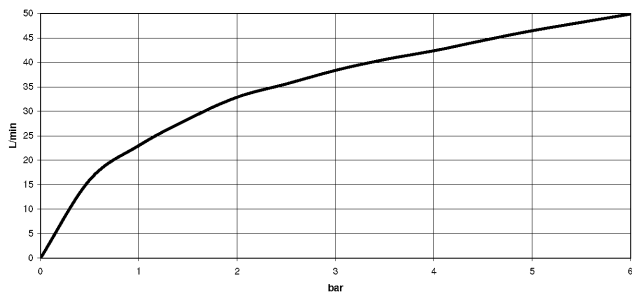

Recommended miscellaneous

- Concealed wall elbow -** 35 085 970 90
- max. recess depth 163 mm
 - min. recess depth 90 mm

13 801 782

mm [inches]

Flow rate chart

Codes & Standards

Scottish Water
Byelaws

UK Water Supply
Regulations