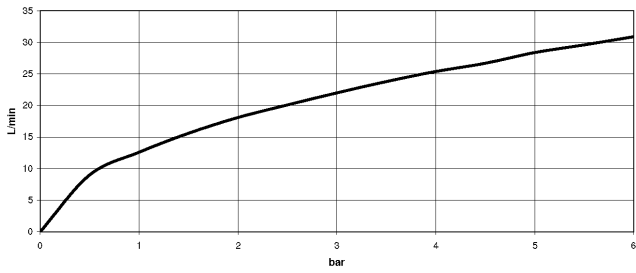

Recommended miscellaneous

- Concealed wall elbow -** 35 085 970 90
- min. recess depth 90 mm
  - max. recess depth 163 mm

13 801 845

mm [inches]

**Flow rate chart**

13 801 845

Product version from 3/9/2016