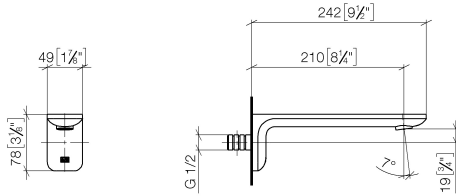

13 801 845

- 210mm projection
- circular normal flow
- hole diameter 37 mm
- 1/2" connection
- plug-link mounting
- max. flow 21.5 l/min at 3 bar flow pressure
- WRAS 2207003

	Brushed Light Gold	13 801 845-27
	Chrome	13 801 845-00
	Brushed Platinum	13 801 845-06
	Dark Chrome	13 801 845-19
	Matte Black	13 801 845-33
	Brushed Chrome	13 801 845-93
	Brushed Dark Platinum	13 801 845-99

Recommended miscellaneous

- Concealed wall elbow -** 35 085 970 90
- min. recess depth 90 mm
  - max. recess depth 163 mm

13 801 845

mm [inches]

**Flow rate chart**

13 801 845

Product version from 3/9/2016

# LISSÉ Bath spout for wall mounting - Brushed Light Gold

LISSÉ

13 801 845

### Product version from 3/9/2016

No.	Item Number	Name	Quantity used	Delivery time
	90 24 03 108 00 90	nipple set	3	2