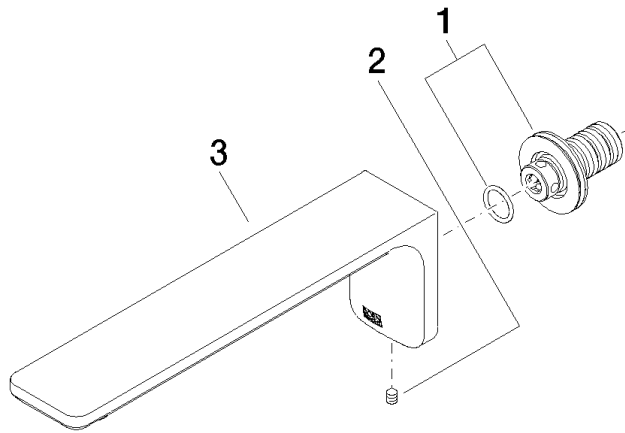

13 801 845

- 210mm projection
- circular normal flow
- hole diameter 37 mm
- 1/2" connection
- plug-link mounting
- max. flow 21.5 l/min at 3 bar flow pressure
- WRAS 2207003

	Brushed Light Gold	13 801 845-27
	Chrome	13 801 845-00
	Brushed Platinum	13 801 845-06
	Dark Chrome	13 801 845-19
	Matte Black	13 801 845-33
	Brushed Chrome	13 801 845-93
	Brushed Dark Platinum	13 801 845-99

Recommended miscellaneous

- Concealed wall elbow -** 35 085 970 90
- min. recess depth 90 mm
  - max. recess depth 163 mm

13 801 845

mm [inches]

**Flow rate chart**

13 801 845

Product version from 3/9/2016

# LISSÉ Bath spout for wall mounting - Brushed Light Gold

LISSÉ

13 801 845