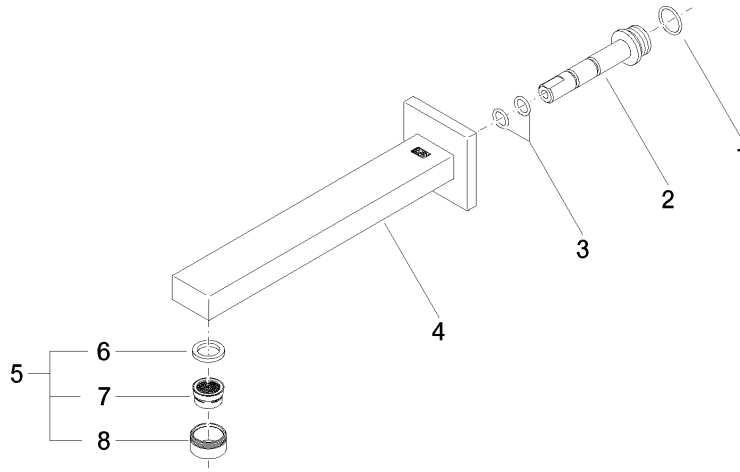

SYMETRICS Wall-mounted basin spout without pop-up waste - Chrome

13 805 980

- 220mm projection
- fixed spout
- circular, air-enriched flow
- hole diameter 37 mm
- rosette 60 x 60 mm
- 1/2" connection
- plug-link mounting
- max. flow 7 l/min
- lead-free
- WRAS 1904065

SYMETRICS Wall-mounted basin spout without pop-up waste - Chrome

13 805 980

mm [inches]

Flow rate chart

Codes & Standards

DIN 4109

ISO 3822

Scottish Water
Byelaws

UK Water Supply
Regulations

Ü-Zeichen

SYMETRICS Wall-mounted basin spout without pop-up waste - Chrome

13 805 980

Certificates

WRAS_1904

LGA_18

SYMETRICS Wall-mounted basin spout without pop-up waste - Chrome

13 805 980

Product version from 4/30/2009

SYMETRICS Wall-mounted basin spout without pop-up waste - Chrome

13 805 980

Spare parts list

Product version from 4/30/2009