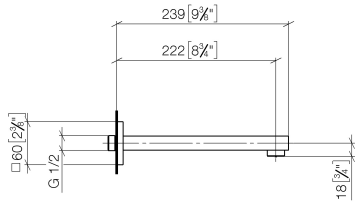

SYMETRICS Wall-mounted basin spout without pop-up waste - Chrome

13 805 980

- 220mm projection
- fixed spout
- circular, air-enriched flow
- hole diameter 37 mm
- rosette 60 x 60 mm
- 1/2" connection
- plug-link mounting
- max. flow 7 l/min
- lead-free
- WRAS 1904065

For Touchfree control please order eSet Touchfree
WITH or WITHOUT temperature adjustment

Recommended miscellaneous

Concealed wall elbow -

35 085 970 90

- max. recess depth 163 mm
- min. recess depth 90 mm

SYMETRICS Wall-mounted basin spout without pop-up waste - Chrome

13 805 980

mm [inches]

Flow rate chart

Codes & Standards

DIN 4109

ISO 3822

Scottish Water
Byelaws

UK Water Supply
Regulations

Ü-Zeichen

SYMETRICS Wall-mounted basin spout without pop-up waste - Chrome

13 805 980

Certificates

WRAS_1904

LGA_18

SYMETRICS Wall-mounted basin spout without pop-up waste - Chrome