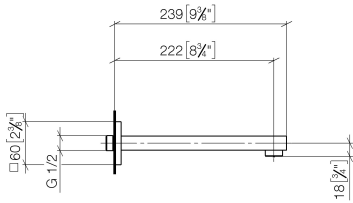

SYMETRICS Wall-mounted basin spout without pop-up waste - Brushed Platinum

13 805 980

- 220mm projection
- fixed spout
- circular, air-enriched flow
- hole diameter 37 mm
- rosette 60 x 60 mm
- 1/2" connection
- plug-link mounting
- max. flow 7 l/min
- lead-free
- WRAS 1904065

For Touchfree control please order eSet Touchfree
WITH or WITHOUT temperature adjustment

Recommended miscellaneous

Concealed wall elbow -

35 085 970 90

- max. recess depth 163 mm
- min. recess depth 90 mm

SYMETRICS Wall-mounted basin spout without pop-up waste - Brushed Platinum

13 805 980
mm [inches]

Flow rate chart

Codes & Standards

DIN 4109

ISO 3822

Scottish Water
Byelaws

UK Water Supply
Regulations

Ü-Zeichen

SYMETRICS Wall-mounted basin spout without pop-up waste - Brushed Platinum

13 805 980
Certificates

WRAS_1904

LGA_18

SYMETRICS Wall-mounted basin spout without pop-up waste - Brushed Platinum

13 805 980