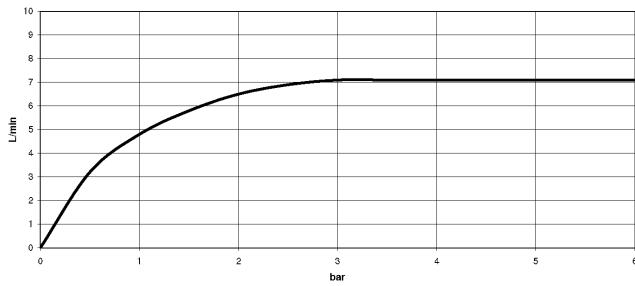

SYMETRICS Wall-mounted basin spout without pop-up waste - Brushed Platinum

13 805 980

- 220mm projection
- fixed spout
- circular, air-enriched flow
- hole diameter 37 mm
- rosette 60 x 60 mm
- 1/2" connection
- plug-link mounting
- max. flow 7 l/min
- lead-free
- WRAS 1904065

For Touchfree control please order eSet Touchfree
WITH or WITHOUT temperature adjustment

Recommended miscellaneous

Concealed wall elbow -

35 085 970 90

- max. recess depth 163 mm
- min. recess depth 90 mm

SYMETRICS Wall-mounted basin spout without pop-up waste - Brushed Platinum

13 805 980
mm [inches]

Flow rate chart

Codes & Standards

DIN 4109

ISO 3822

Scottish Water
Byelaws

UK Water Supply
Regulations