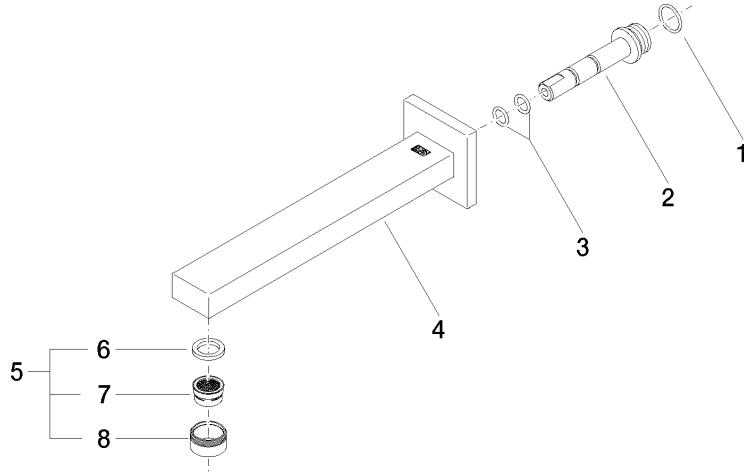

SYMETRICS Wall-mounted basin spout without pop-up waste - Brushed Platinum

13 805 980

- 220mm projection
- fixed spout
- circular, air-enriched flow
- hole diameter 37 mm
- rosette 60 x 60 mm
- 1/2" connection
- plug-link mounting
- max. flow 7 l/min
- lead-free
- WRAS 1904065

SYMETRICS Wall-mounted basin spout without pop-up waste - Brushed Platinum

13 805 980
mm [inches]

Flow rate chart

Codes & Standards

DIN 4109

ISO 3822

Scottish Water
Byelaws

UK Water Supply
Regulations

Ü-Zeichen

SYMETRICS Wall-mounted basin spout without pop-up waste - Brushed Platinum

13 805 980
Certificates

WRAS_1904

LGA_18

SYMETRICS Wall-mounted basin spout without pop-up waste - Brushed Platinum

13 805 980

Product version from 4/30/2009

SYMETRICS Wall-mounted basin spout without pop-up waste - Brushed
Platinum

13 805 980

Spare parts list

Product version from 4/30/2009