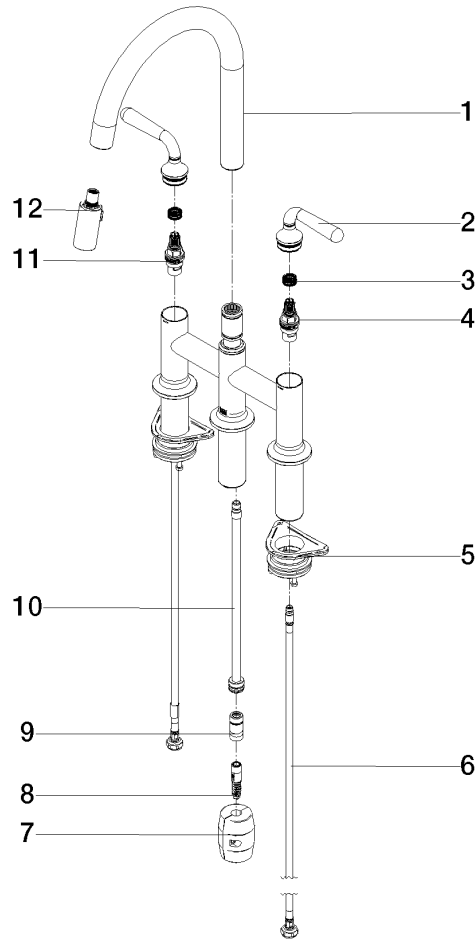

VAIA Three-hole bridge mixer Pull-down with spray function - Brushed Champagne (22kt Gold)

VAIA

19 870 809

- 240mm projection
- pivotable spout 360°
- Optional swivel limiter available with swivel limiter set 12 823 970 90
- air-enriched flow and spray flow
- 1800 mm metal shower hose
- sprayface with anti-scaling system
- max. flow 8 l/min at 3 bar flow pressure
- lead-free
- This product can help a building meet the requirements of Green Building Rating Systems, e.g. LEED®, BREEAM®, DGNB

VAIA

19 870 809
mm [inches]
1:5

Flow rate chart

Codes & Standards

DIN 4109

EN 1717

ISO 3822

Ü-Zeichen

VAIA Three-hole bridge mixer Pull-down with spray function - Brushed
Champagne (22kt Gold)

VAIA

19 870 809

Certificates

Belgaqua_24-005-2 LGA_38

19 870 809

Product version from 7/1/2023

VAIA Three-hole bridge mixer Pull-down with spray function - Brushed
Champagne (22kt Gold)

VAIA

19 870 809

Spare parts list

Product version from 7/1/2023

No.	Item Number	Name	Quantity used	Delivery time
	90 28 22 397 00-46	spout	16	30