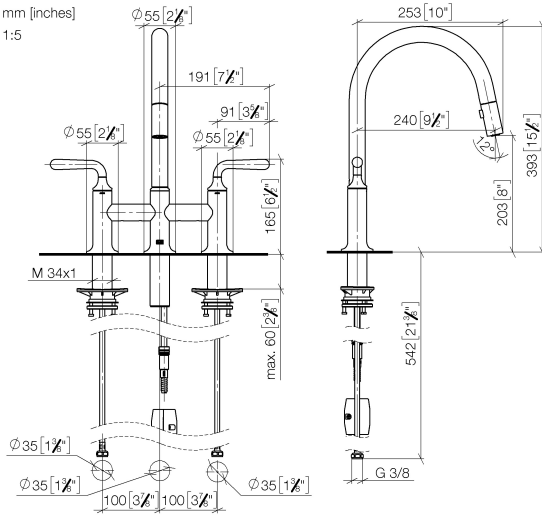

VAIA Three-hole bridge mixer Pull-down with spray function - Brushed Champagne (22kt Gold)

VAIA

19 870 809

- 240mm projection
- pivotable spout 360°
- Optional swivel limiter available with swivel limiter set 12 823 970 90
- air-enriched flow and spray flow
- 1800 mm metal shower hose
- sprayface with anti-scaling system
- max. flow 8 l/min at 3 bar flow pressure
- lead-free
- This product can help a building meet the requirements of Green Building Rating Systems, e.g. LEED®, BREEAM®, DGNB

Recommended miscellaneous

Swivel limitation set -

12 823 970 90

Recommended miscellaneous

**VAIA Dispenser with rosette -
Brushed Champagne (22kt Gold)**

82 434 809-46

VAIA Three-hole bridge mixer Pull-down with spray function - Brushed Champagne (22kt Gold)

VAIA

19 870 809
mm [inches]
1:5

Flow rate chart

Codes & Standards

DIN 4109

EN 1717

ISO 3822

Ü-Zeichen

VAIA Three-hole bridge mixer Pull-down with spray function - Brushed
Champagne (22kt Gold)

VAIA

19 870 809

Certificates

Belgaqua_24-005-2 LGA_38

19 870 809

Product version from 7/1/2023

VAIA Three-hole bridge mixer Pull-down with spray function - Brushed
Champagne (22kt Gold)