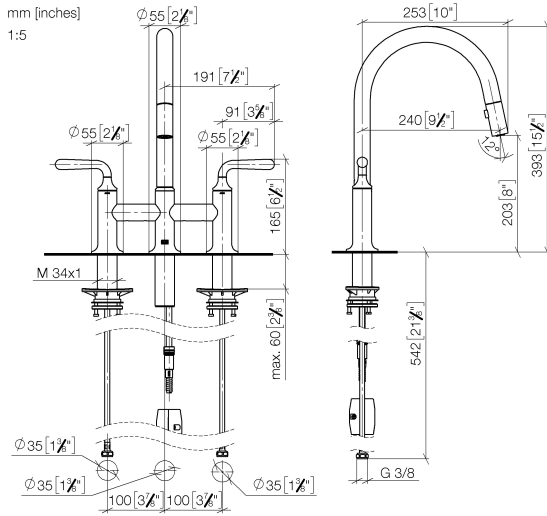

19 870 809

- 240mm projection
- pivotable spout 360°
- Optional swivel limiter available with swivel limiter set 12 823 970 90
- air-enriched flow and spray flow
- 1800 mm metal shower hose
- sprayface with anti-scaling system
- max. flow 8 l/min at 3 bar flow pressure
- lead-free
- This product can help a building meet the requirements of Green Building Rating Systems, e.g. LEED®, BREEAM®, DGNB

**Recommended miscellaneous**

**Swivel limitation set -**

12 823 970 90

**Recommended miscellaneous**

**VAIA Dispenser with rosette -  
Brushed Chrome**

82 434 809-93

19 870 809

### Flow rate chart

**Spare parts list**

**Product version from 7/1/2023**

No.	Item Number	Name	Quantity used	Delivery time
	90 28 22 397 00-93	spout	16	20