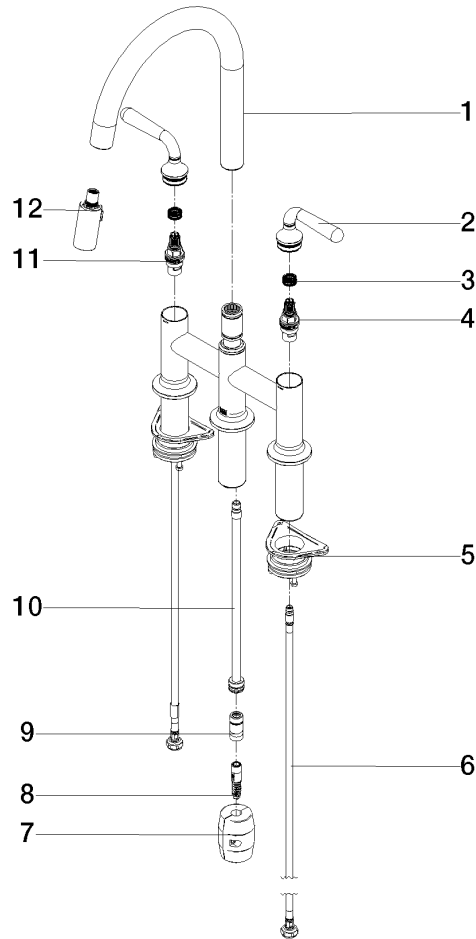

19 870 809

- 240mm projection
- pivotable spout 360°
- Optional swivel limiter available with swivel limiter set 12 823 970 90
- air-enriched flow and spray flow
- 1800 mm metal shower hose
- sprayface with anti-scaling system
- max. flow 8 l/min at 3 bar flow pressure
- lead-free
- This product can help a building meet the requirements of Green Building Rating Systems, e.g. LEED®, BREEAM®, DGNB

## VAIA Three-hole bridge mixer Pull-down with spray function - Brushed Chrome

---

VAIA

19 870 809

### Certificates

---

Belgaqua\_24-005-2 LGA\_38

19 870 809

Product version from 7/1/2023

VAIA Three-hole bridge mixer Pull-down with spray function - Brushed Chrome

VAIA

19 870 809

**Spare parts list**

**Product version from 7/1/2023**

No.	Item Number	Name	Quantity used	Delivery time
	90 28 22 397 00-93	spout	16	20