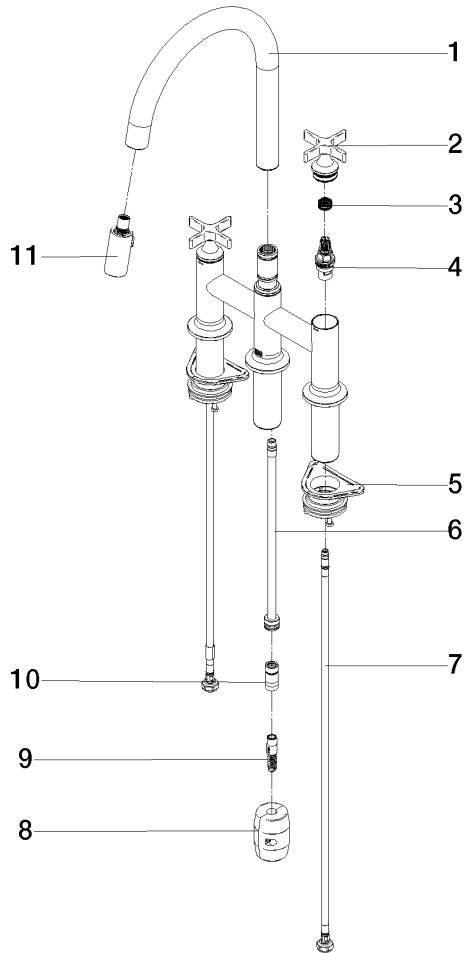

19 875 809 Product version from 7/1/2023

- 240mm projection
- pivotable spout 360°
- Optional swivel limiter available with swivel limiter set 12 823 970 90
- air-enriched flow and spray flow
- 1800 mm metal shower hose
- sprayface with anti-scaling system
- max. flow 8 l/min at 3 bar flow pressure
- lead-free
- Flow modes can be changed while the water is running
- This product can help a building meet the requirements of Green Building Rating Systems, e.g. LEED®, BREEAM®, DGNB

Recommended miscellaneous

Swivel limitation set -

12 823 970 90

Recommended miscellaneous

**VAIA Dispenser with rosette -
Brushed Platinum**

82 434 809-06

19 875 809 Product version from 7/1/2023

Flow rate chart

Codes & Standards

DIN 4109

EN 1717

ISO 3822

Ü-Zeichen

VAIA Three-hole bridge mixer Pull-down with spray function - Brushed Platinum

VAIA

19 875 809 Product version from 7/1/2023

Certificates

LGA_38

Belgaqua_24-005-2

Spare parts list

No.	Item Number	Name	Quantity used	Delivery time
1	90 28 22 397 00-06	spout	1	10
2	90 20 80 036 00-06	handle	2	-
Spare part can no longer be ordered, please order the replacement item				
3	90 12 12 232 00 90	fixing cap	2	2
4	90 90 03 131 00 90	top	2	2
5	04 30 11 040 00 90	fixing set	2	2
6	04 28 20 067 00 90	pipe	1	2
7	04 30 04 101 00 90	hose	2	2
8	04 21 50 010 00 90	accessories	1	2
9	04 30 02 120 00-85	hose	1	30
10	90 24 03 253 00 90	adaptor	1	2
11	90 18 40 317 00-06	shower	1	10