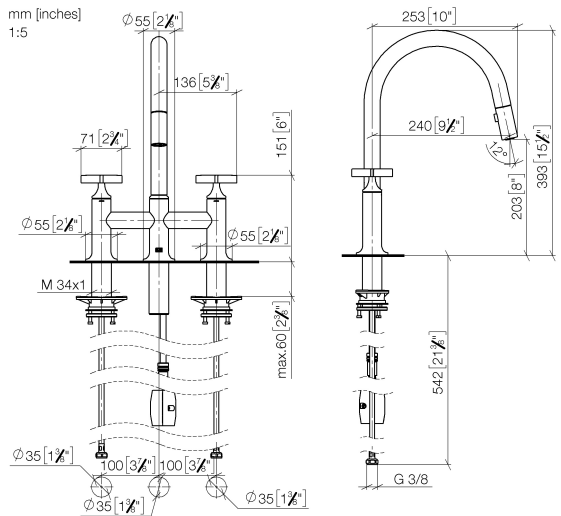

19 875 809 Product version from 7/1/2023

- 240mm projection
- pivotable spout 360°
- Optional swivel limiter available with swivel limiter set 12 823 970 90
- air-enriched flow and spray flow
- 1800 mm metal shower hose
- sprayface with anti-scaling system
- max. flow 8 l/min at 3 bar flow pressure
- lead-free
- Flow modes can be changed while the water is running
- This product can help a building meet the requirements of Green Building Rating Systems, e.g. LEED®, BREEAM®, DGNB

Recommended miscellaneous

Swivel limitation set -

12 823 970 90

Recommended miscellaneous

**VAIA Dispenser with rosette -
Brushed Platinum**

82 434 809-06

19 875 809 Product version from 7/1/2023

Flow rate chart

Codes & Standards

DIN 4109

EN 1717

ISO 3822

Ü-Zeichen

VAIA Three-hole bridge mixer Pull-down with spray function - Brushed Platinum

VAIA

19 875 809 Product version from 7/1/2023

Certificates

LGA_38

Belgaqua_24-005-2

Spare parts list

No.	Item Number	Name	Quantity used	Delivery time
1	90 28 22 397 00-06	spout	1	10
2	90 20 80 036 00-06	handle	2	-
Spare part can no longer be ordered, please order the replacement item				
3	90 12 12 232 00 90	fixing cap	2	2
4	90 90 03 131 00 90	top	2	2
5	04 30 11 040 00 90	fixing set	2	2
6	04 28 20 067 00 90	pipe	1	2
7	04 30 04 101 00 90	hose	2	2
8	04 21 50 010 00 90	accessories	1	2
9	04 30 02 120 00-85	hose	1	30
10	90 24 03 253 00 90	adaptor	1	2
11	90 18 40 317 00-06	shower	1	10