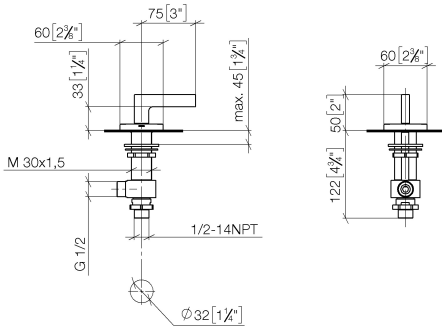

**Deck valve anti-clockwise closing cold - Dark Chrome**

CL.1

20 000 716

- hole diameter 32 mm
- rosette 60 x 60 mm
- with cold marking

Fits: CL.1, CYO

	Dark Chrome	20 000 716-19
	Chrome	20 000 716-00
	Brushed Platinum	20 000 716-06
	Brushed Durabronze (23kt Gold)	20 000 716-28
	Brushed Champagne (22kt Gold)	20 000 716-46
	Champagne (22kt Gold)	20 000 716-47
	Brushed Dark Platinum	20 000 716-99

20 000 716

mm [inches]

**Flow rate chart**

20 000 716

**Product version from 6/1/2015**

Parts for other finishes can be found here: [Chrome](#)

## Deck valve anti-clockwise closing cold - Dark Chrome

CL.1

20 000 716

#### Product version from 6/1/2015

No.	Item Number	Name	Quantity used	Delivery time
	90 20 70 057 01-19	handle ( cold )	7	20