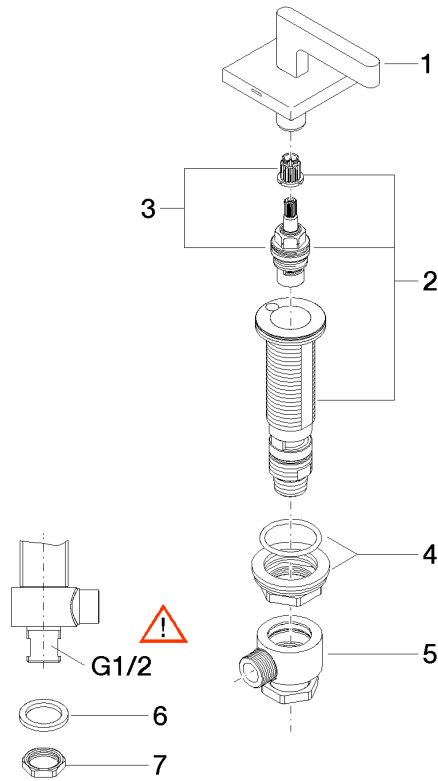

**Deck valve anti-clockwise closing cold - Dark Chrome**

CL.1

20 000 716

- hole diameter 32 mm
- rosette 60 x 60 mm
- with cold marking

Fits: CL.1, CYO

	Dark Chrome	20 000 716-19
	Chrome	20 000 716-00
	Brushed Platinum	20 000 716-06
	Brushed Durabronze (23kt Gold)	20 000 716-28
	Brushed Champagne (22kt Gold)	20 000 716-46
	Champagne (22kt Gold)	20 000 716-47
	Brushed Dark Platinum	20 000 716-99

20 000 716

mm [inches]

**Flow rate chart**

20 000 716

**Product version from 6/1/2015**

Parts for other finishes can be found here: [Chrome](#)

## Deck valve anti-clockwise closing cold - Dark Chrome

CL.1

20 000 716

#### Product version from 6/1/2015

No.	Item Number	Name	Quantity used	Delivery time
	90 20 70 057 01-19	handle ( cold )	7	20